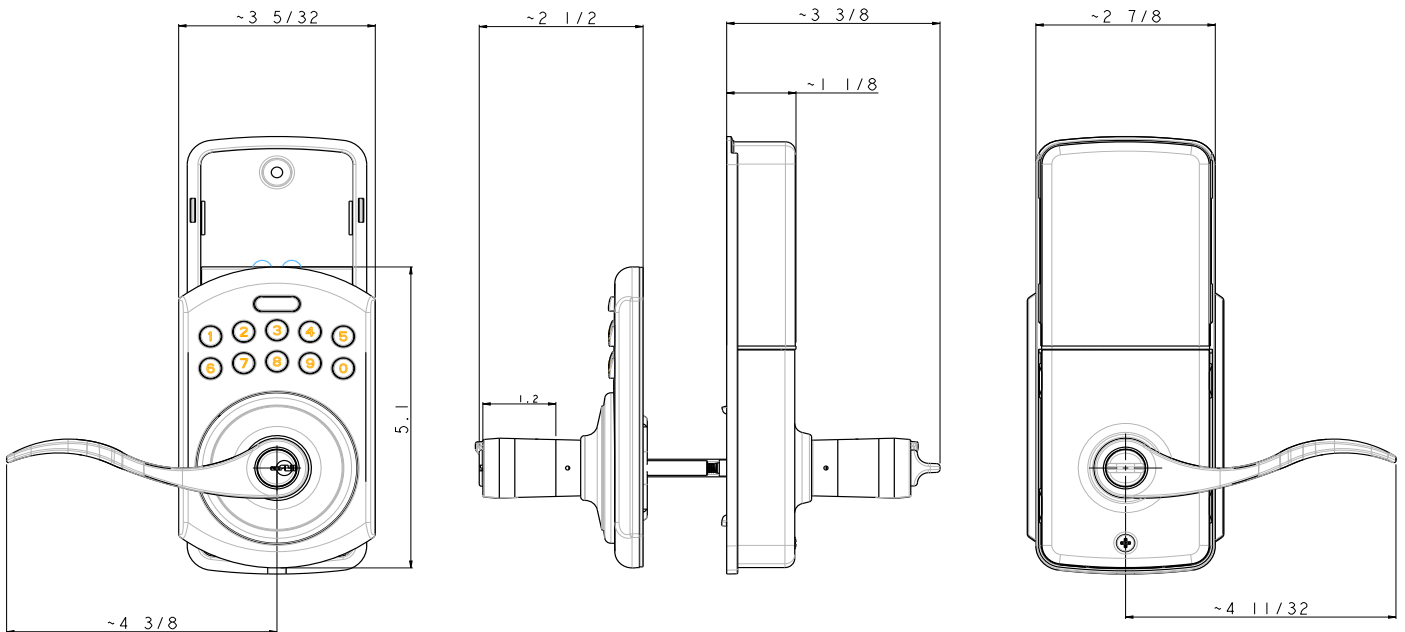

DELANEY®

LP250 KEYPAD LEVER LOCK

Door Prep	Cross bore: 2-1/8" Edge bore: 1" Latch face: 1" x 2-1/4"	Dimensions	Interior Unit: 7-1/2" x 2-7/8" x 1-3/4" (H x W x D) Exterior Unit: 5-1/8" x 3-1/8"
Backset	Fits 2-3/8" and 2-3/4"	Power	6V - 4 AA Batteries, Not Included. (Estimated battery life, 1-year)
Strike	9103	Door Thickness	1-3/8" ~ 2" door
Throwbolt	1/2"	Passcode	4 to 10 digits, Maximum of 6 Passcodes supported
Cylinder	KW1 5-pin cylinder Standard . SC1 optional Packed KD	Feature	Panic Proof

Model	Function	WT/CTN	CTN QTY		US15 Satin Nickel	US19 Black	US12P Tuscany Bronze
LP250	Electronic Deadbolt w/Logan Lever	20 Lbs	6 Pcs	Item No.	311804	311809	311805