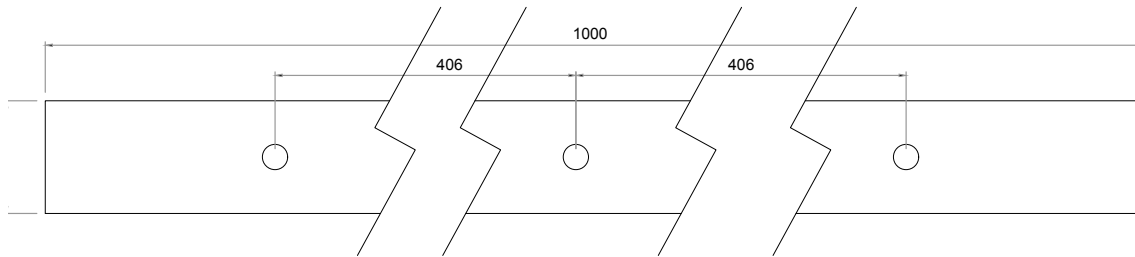

# Bi-Fold Single Barn Door Kit

| Description       | Length | Black      |          |
|-------------------|--------|------------|----------|
| Bi-Fold Barn Door | 39"    | Item No.   | BDBIFOLD |
|                   |        | List Price |          |

## Kit Includes:

- (2) Hangers
- (1) Track 39" in length
- (3) Wall mounts
- (1) Roller fixed part
- (1) Floor guide
- (1) Metal guide plate
- (2) Quiet hinges