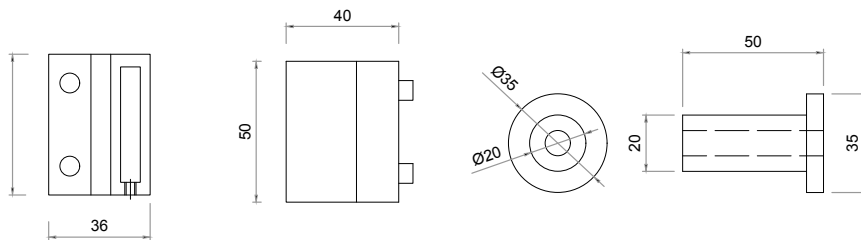

# Bi-Fold Single Barn Door Kit

| Description       | Length | Black      |          |
|-------------------|--------|------------|----------|
| Bi-Fold Barn Door | 39"    | Item No.   | BDBIFOLD |
|                   |        | List Price |          |

## Kit Includes:

- (2) Hangers
- (1) Track 39" in length
- (3) Wall mounts
- (1) Roller fixed part
- (1) Floor guide
- (1) Metal guide plate
- (2) Quiet hinges

## Weight Limit:

Static door weight 110 lbs.  
Running door weight 75 lbs.