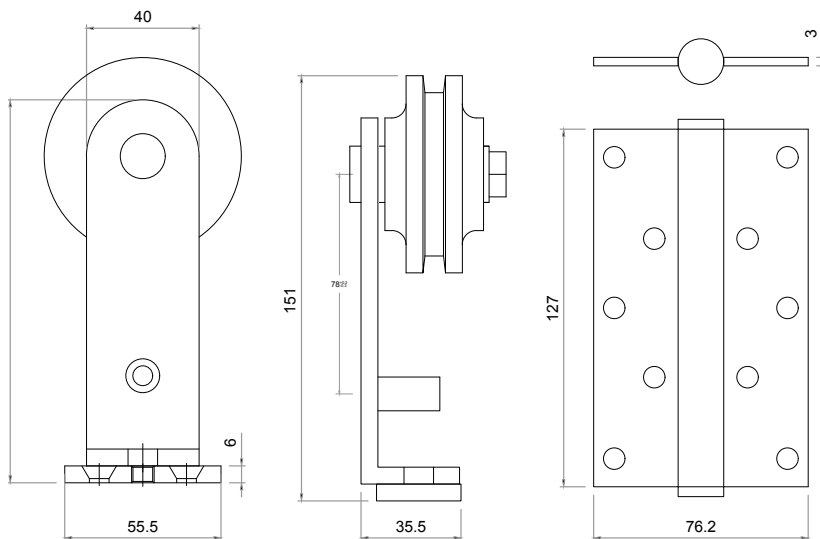

# Bi-Fold Single Barn Door Kit

| Description       | Length | Black      |          |
|-------------------|--------|------------|----------|
| Bi-Fold Barn Door | 39"    | Item No.   | BDBIFOLD |
|                   |        | List Price |          |

## Kit Includes:

- (2) Hangers
- (1) Track 39" in length
- (3) Wall mounts
- (1) Roller fixed part
- (1) Floor guide
- (1) Metal guide plate
- (2) Quiet hinges

## Weight Limit:

Static door weight 110 lbs.  
Running door weight 75 lbs.