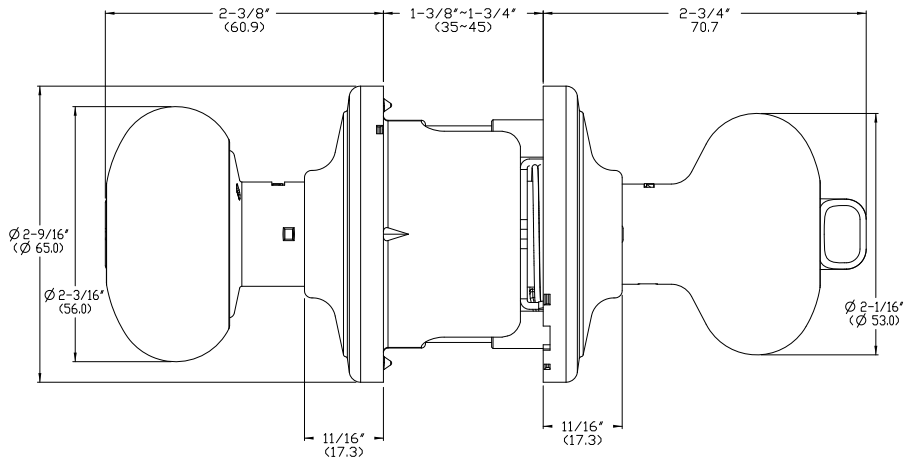

DELANEY®

AUBRYN *NEW*
GRADE 2

Specifications

Door Prep	Cross bore: 2-1/8" Edge bore: 1" Latch face: 1" x 2-1/4"	Latches	Entrance: 2-3/8" & 2-3/4" 6-way adjustable Passage/Privacy: 2-3/8" & 2-3/4" 6-way adjustable Faceplate: 1" x 2-1/4" round corner Bolt: 1/2" throw
Backset	Fits 2-3/8" and 2-3/4"	Strikes	1-3/4" x 2-1/4" full lip round corner (9103)
Door Thickness	1-3/8" ~ 1-3/4" door standard	Wood Screws	Combination screws that suit both wood or metal door mounting
Cylinder	SC1 5-pin standard . Entries packed KA5 KW1 5-pin optional	Grade 2 Features	• Concealed screws • Panic Proof • UL Rated • Full Protection Collar

(as shown in line drawing)

VISUAL BOX PACKAGING

Model	Function	WT/CTN	CTN QTY		US15 Satin Nickel	US3 Polished Brass	US26 Polished Chrome	US19 Black	US12P Tuscany Bronze
100TT-AU-G2	Entrance	24 Lbs	12 Pcs	Item No.	311522	311523	311526	311529	311527
101TT-AU-G2	Passage	22 Lbs	12 Pcs	Item No.	314522	314523	314526	314529	314527
102TT-AU-G2	Privacy	22 Lbs	12 Pcs	Item No.	312522	312523	312526	312529	312527
115TT-AU-G2	Dummy (Pair)	21 Lbs	12 Pair	Item No.	315522	315523	315526	315529	315527