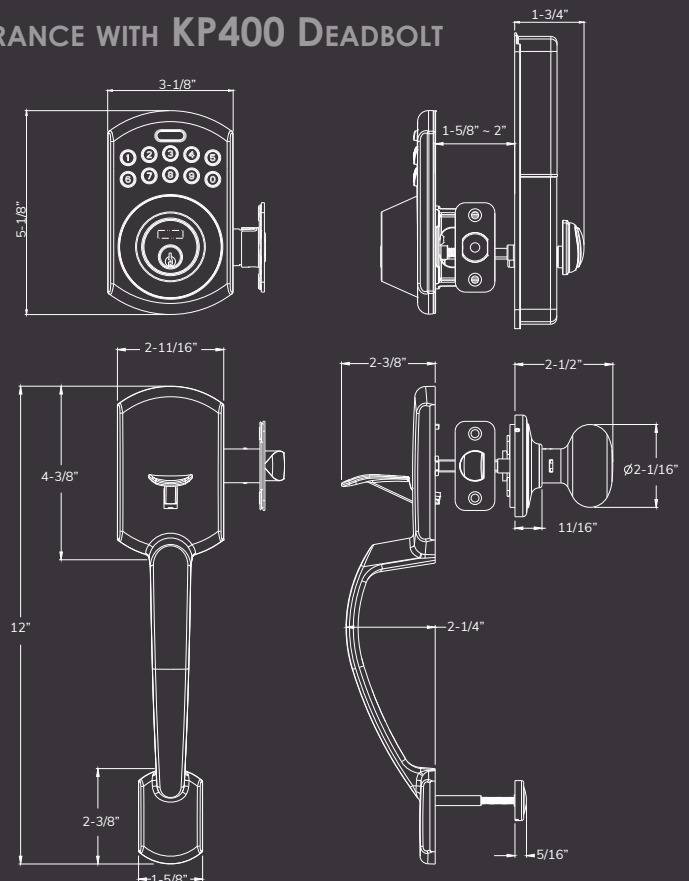

KATANA GRADE 2 HANDLESET ENTRANCE SINGLE CYLINDER

ENTRANCE WITH KP400 DEADBOLT

Contact your local rep today or contact Delaney at;

1.800.952.4430, ext. 2 | orders@delaneyhardware.com | www.DelaneyHardware.com