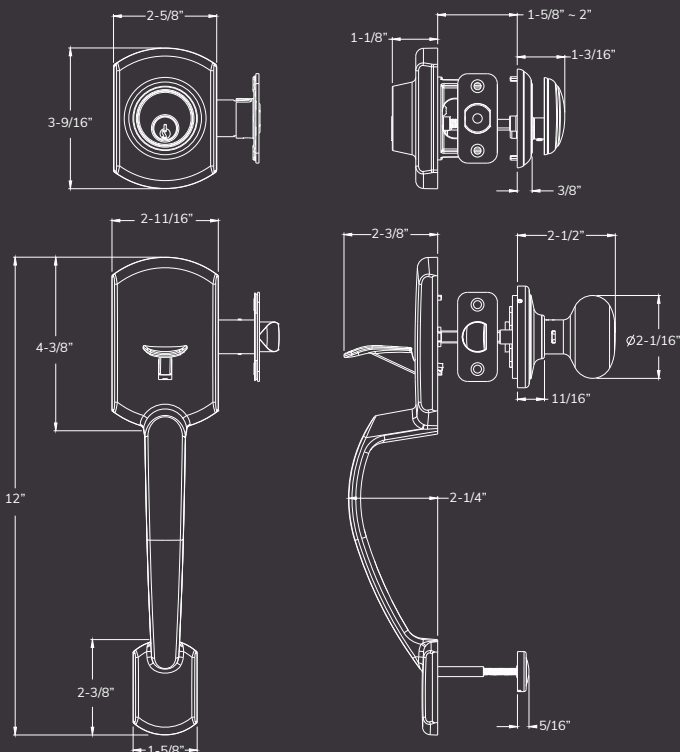

KATANA GRADE 2 HANDLESET ENTRANCE SINGLE CYLINDER

ENTRANCE WITH KP400 DEADBOLT

Contact your local rep today or contact Delaney at;

1.800.952.4430, ext. 2 | orders@delaneyhardware.com | www.DelaneyHardware.com