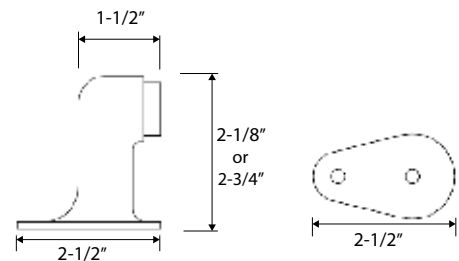

BRASS GOOSE NECK DOOR STOP

Base Metal: Brass

Description	Finish	Item No.	List Price	CTN QTY	WT/CTN
Gooseneck Door Stop 2 1/8"	US26D	401187		4	3 Lbs
Gooseneck Door Stop 2 1/8"	US10B	401180		4	3 Lbs
Gooseneck Door Stop 2 3/4"	US26D	401340		4	3 Lbs
Gooseneck Door Stop 2 3/4"	US10B	401347		4	3 Lbs
921 1 3/8" Solid Brass Floor Stop US15	US15	BV921001		100	15 Lbs
921 1 3/8" Solid Brass Floor Stop US10B	US10B	BV921002		100	15 Lbs
921 1 3/8" Solid Brass Floor Stop US26	US26	BV921003		100	15 Lbs
922 2 3/4" Solid Brass Floor Stop US15	US15	BV922001		100	15 Lbs
922 2 3/4" Solid Brass Floor Stop US10B	US10B	BV922002		100	15 Lbs
922 2 3/4" Solid Brass Floor Stop US26	US26	BV922003		100	15 Lbs