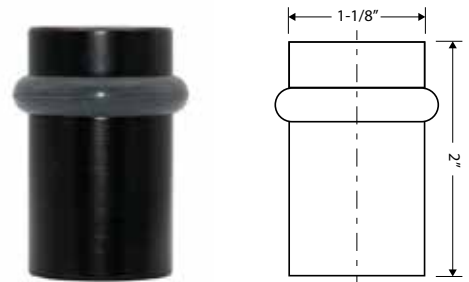

DELANEY®

Brass Door Stops

TRIM HARDWARE

3-1/2" / 4-1/2" ADJUSTABLE BRASS DOOR STOP

Base Metal: Brass

Description	Finish	Item No.	List Price	CTN QTY	WT/CTN
Solid Brass Adjustable Base Board Stop	US10B	402010		10	5 Lbs
Solid Brass Adjustable Base Board Stop	US15	402015		10	5 Lbs
Solid Brass Adjustable Base Board Stop	US26	402016		10	5 Lbs
Solid Brass Adjustable Base Board Stop	US4	402017		10	5 Lbs
Solid Brass Adjustable Base Board Stop	US19	402016		10	5 Lbs

2" ROUND BRASS FLOOR BUMPER

Base Metal: Brass

Description	Finish	Item No.	List Price	CTN QTY	WT/CTN
Solid Brass Round Floor Bumper	US10B	402910		10	6.5 Lbs
Solid Brass Round Floor Bumper	US15	402905		10	6.5 Lbs
Solid Brass Round Floor Bumper	US26	402906		10	6.5 Lbs
Solid Brass Round Floor Bumper	US4	402917		10	6.5 Lbs
Solid Brass Round Floor Bumper	US19	402919		10	6.5 Lbs