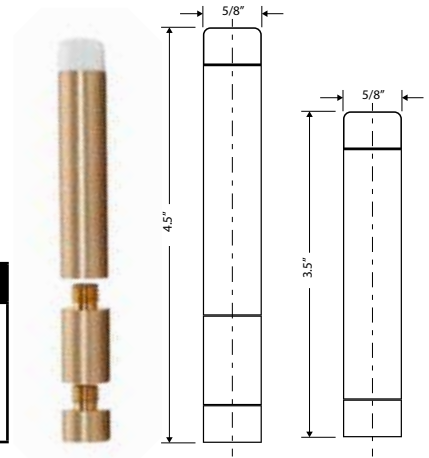

DELANEY®

Brass Door Stops

TRIM HARDWARE

3-1/2" / 4-1/2" ADJUSTABLE BRASS DOOR STOP

Base Metal: Brass

Description	Finish	Item No.	List Price	CTN QTY	WT/CTN
Solid Brass Adjustable Base Board Stop	US10B	402010		10	5 Lbs
Solid Brass Adjustable Base Board Stop	US15	402015		10	5 Lbs
Solid Brass Adjustable Base Board Stop	US26	402016		10	5 Lbs
Solid Brass Adjustable Base Board Stop	US4	402017		10	5 Lbs
Solid Brass Adjustable Base Board Stop	US19	402016		10	5 Lbs

2" ROUND BRASS FLOOR BUMPER

Base Metal: Brass

Description	Finish	Item No.	List Price	CTN QTY	WT/CTN
Solid Brass Round Floor Bumper	US10B	402910		10	6.5 Lbs
Solid Brass Round Floor Bumper	US15	402905		10	6.5 Lbs
Solid Brass Round Floor Bumper	US26	402906		10	6.5 Lbs
Solid Brass Round Floor Bumper	US4	402917		10	6.5 Lbs
Solid Brass Round Floor Bumper	US19	402919		10	6.5 Lbs

BRASS GOOSE NECK DOOR STOP

Base Metal: Brass

Description	Finish	Item No.	List Price	CTN QTY	WT/CTN
Gooseneck Door Stop 2 1/8"	US26D	401187		4	3 Lbs
Gooseneck Door Stop 2 1/8"	US10B	401180		4	3 Lbs
Gooseneck Door Stop 2 3/4"	US26D	401340		4	3 Lbs
Gooseneck Door Stop 2 3/4"	US10B	401347		4	3 Lbs
921 1 3/8" Solid Brass Floor Stop US15	US15	BV921001		100	15 Lbs
921 1 3/8" Solid Brass Floor Stop US10B	US10B	BV921002		100	15 Lbs
921 1 3/8" Solid Brass Floor Stop US26	US26	BV921003		100	15 Lbs
922 2 3/4" Solid Brass Floor Stop US15	US15	BV922001		100	15 Lbs
922 2 3/4" Solid Brass Floor Stop US10B	US10B	BV922002		100	15 Lbs
922 2 3/4" Solid Brass Floor Stop US26	US26	BV922003		100	15 Lbs