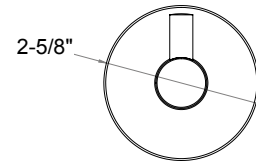

DELANEY®

900 SERIES

ROUND CONTEMPORARY BATHROOM ACCESSORIES

Rosette Size:

Towel Ring

Euro Paper Holder

Paper Holder

Towel Bar Set

Single Robe Hook

Pivot Paper Holder

NEW

Rod Paper Holder

CARTON QTY: 50 PCS

DESCRIPTION	WT/ LB		US26 Polished Chrome	US15 Satin Nickel	US4 Satin Brass	US19 Black	US12P Tuscany Bronze
Paper Holder (Metallic Plastic Roller)	48 Lbs	Item No.	598006	598008	598000	598004	598002
		List Price					
Pivot Paper Holder	48 Lbs	Item No.	598406	598408	598400	598404	598402
		List Price					
Rod Paper Holder	48 Lbs	Item No.	598706	598708	598700	598704	598702
		List Price					
Euro Paper Holder	40 Lbs	Item No.	598106	598108	598100	598104	598102
		List Price					
Towel Ring	37 Lbs	Item No.	598506	598508	598500	598504	598502
		List Price					
Single Robe Hook	20 Lbs	Item No.	598606	598608	598600	598604	598602
		List Price					
26" Towel Bar Set	42 Lbs	Item No.	598246	598248	598240	598244	598242
		List Price					
34" Towel Bar Set	64 Lbs	Item No.	598306	598308	598300	598304	598302
		List Price					