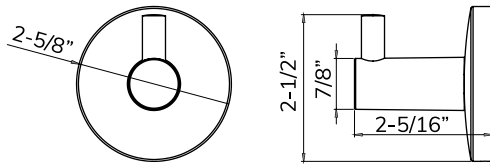

Single Robe Hook