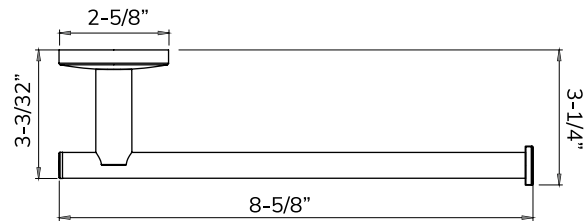

Rod Paper Holder