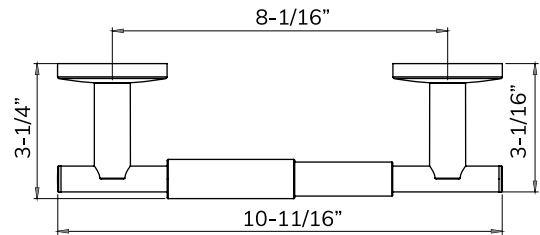

Bulk Packaged. Boxed individually for \$1.00 per piece

1.800.952.4430, ext. 2 | orders@delaneyhardware.com | www.DelaneyHardware.com

900 SERIES

SPECIFICATION DRAWINGS

Towel Ring

Euro Paper Holder

Paper Holder