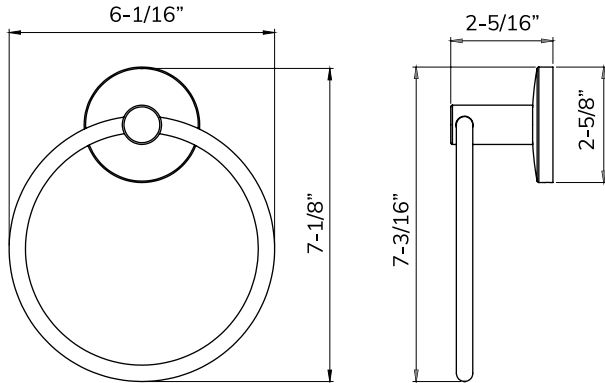

DELANEY®

900 SERIES

ROUND CONTEMPORARY BATHROOM ACCESSORIES

Rosette Size:

Towel Ring

Euro Paper Holder

Paper Holder

Towel Bar Set

Bulk Packaged. Boxed individually for \$1.00 per piece

1.800.952.4430, ext. 2 | orders@delaneyhardware.com | www.DelaneyHardware.com

900 SERIES

SPECIFICATION DRAWINGS

Towel Ring

Euro Paper Holder

Paper Holder