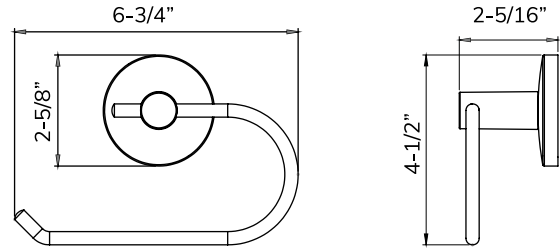

DELANEY®

900 SERIES

ROUND CONTEMPORARY BATHROOM ACCESSORIES

Rosette Size:

Towel Ring

Euro Paper Holder

Paper Holder

Towel Bar Set

Bulk Packaged. Boxed individually for \$1.00 per piece

1.800.952.4430, ext. 2 | orders@delaneyhardware.com | www.DelaneyHardware.com

900 SERIES

SPECIFICATION DRAWINGS

Towel Ring

Euro Paper Holder

Paper Holder