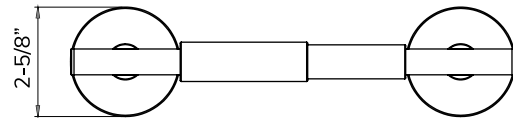

900 SERIES

SPECIFICATION DRAWINGS

Single Robe Hook