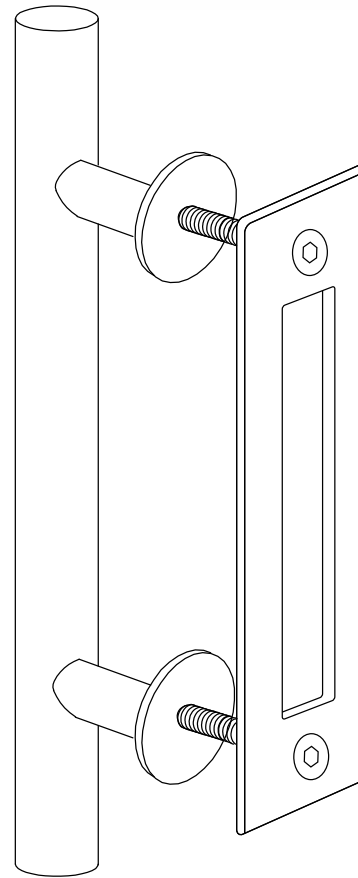

# Barn Door Combo Round Pull with Flush Mount

## Specifications

- 12" pull handle (1 pc)
- Flush mount finger pull (1 pc)
- Allen wrenches (2 pcs)
- M8 x 60mm mounting screws (2 pcs)
- Round escutcheon discs (2 pcs)

Base Metal: Stainless Steel

Description	Length	Black	Brushed Steel
Barn Door Combo Round Pull with Flush Mount	12"	Item No.	BD0804
		List Price	BD0801