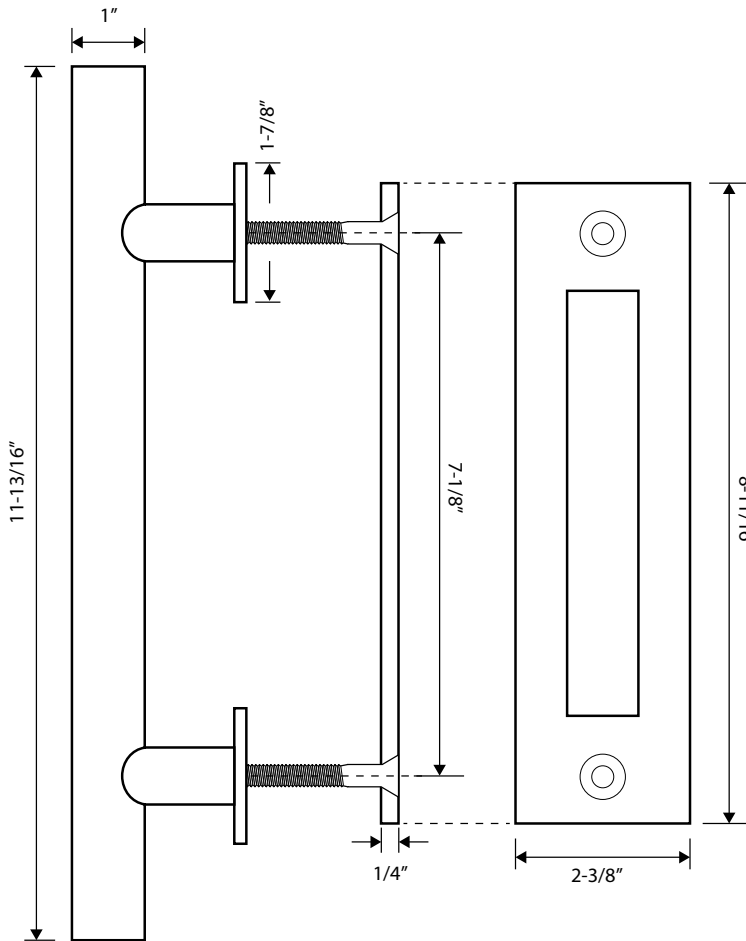

# Barn Door Combo Round Pull with Flush Mount

## Specifications

- 12" pull handle (1 pc)
- Flush mount finger pull (1 pc)
- Allen wrenches (2 pcs)
- M8 x 60mm mounting screws (2 pcs)
- Round escutcheon discs (2 pcs)

Base Metal: Stainless Steel

Description	Length	Black	Brushed Steel
Barn Door Combo Round Pull with Flush Mount	12"	Item No.	BD0804
		List Price	BD0801