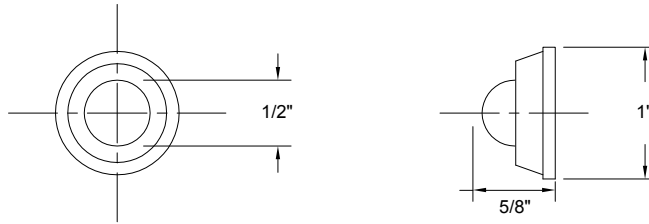

## 2 1/4" WALL BUMPER

Base Metal: Zinc

	Description	Finish	Item No.	CTN QTY	WT/ CTN
	2 1/4" Wall Bumper	US26D	402707	25	6 Lbs
	2 1/4" Wall Bumper	US15	402708	25	6 Lbs
	2 1/4" Wall Bumper	US10B	402710	25	6 Lbs

## 1" WALL BUMPER

Base Metal: Zinc

	Description	Finish	Item No.	CTN QTY	WT/ CTN
	1" Wall Bumper	US26D	403015	100	7 Lbs
	1" Wall Bumper	US10B	403010	100	7 Lbs

## KNOB PROTECTOR PLATE

Base Material: Plastic

	Description	Finish	Item No.	CTN QTY	WT/ CTN
	3" Knob Protector Plate (Self Adhesive)	White	457701	100	5 Lbs

## HOLE PLATE COVER

Base Material: Plastic

	Description	Finish	Item No.	CTN QTY	WT/ CTN
	2-1/8" Hole Plate Cover	Primed	2310011	10	2 Lbs

**DELANEY**

Copyright © DELANEY HARDWARE. All rights reserved.