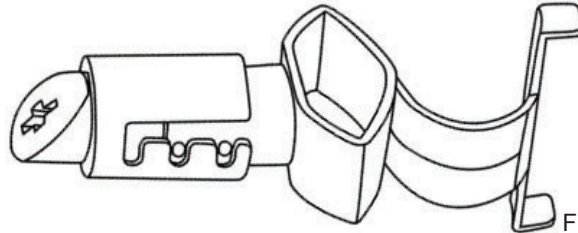

## HOLE PLATE COVER

Base Material: Plastic

	Description	Finish	Item No.	CTN QTY	WT/ CTN
	2-1/8" Hole Plate Cover	Primed	2310011	10	2 Lbs

**DELANEY**

Copyright © DELANEY HARDWARE. All rights reserved.

## DRIVE-IN FINGER PULL

Base Metal: Zinc

	Description	Finish	Item No.	CTN QTY	WT/ CTN
	Drive-in Finger Pull 2-1/8" Diameter	US15	400515	150	10 Lbs
	Drive-in Finger Pull 2-1/8" Diameter	US10B	400910	150	10 Lbs

## TEMPORARY DOOR LATCH

Fits 2-1/8" Bore.  
Adjustable for 2-3/8" or 2-3/4" Backset.

Base Material: Plastic

	Description	Finish	Item No.	CTN QTY	WT/ CTN
	Temporary Door Latch "The Blue Thing"	Plastic	410000	100	3 Lbs