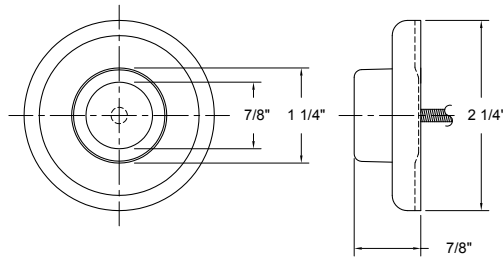

## 2 1/4" WALL BUMPER

Base Metal: Zinc

	Description	Finish	Item No.	CTN QTY	WT/ CTN
	2 1/4" Wall Bumper	US26D	402707	25	6 Lbs
	2 1/4" Wall Bumper	US15	402708	25	6 Lbs
	2 1/4" Wall Bumper	US10B	402710	25	6 Lbs

## 1" WALL BUMPER

Base Metal: Zinc

	Description	Finish	Item No.	CTN QTY	WT/ CTN
	1" Wall Bumper	US26D	403015	100	7 Lbs
	1" Wall Bumper	US10B	403010	100	7 Lbs

## KNOB PROTECTOR PLATE

Base Material: Plastic

	Description	Finish	Item No.	CTN QTY	WT/ CTN
	3" Knob Protector Plate (Self Adhesive)	White	457701	100	5 Lbs

## HOLE PLATE COVER

Base Material: Plastic

	Description	Finish	Item No.	CTN QTY	WT/ CTN
	2-1/8" Hole Plate Cover	Primed	2310011	10	2 Lbs

**DELANEY**

Copyright © DELANEY HARDWARE. All rights reserved.