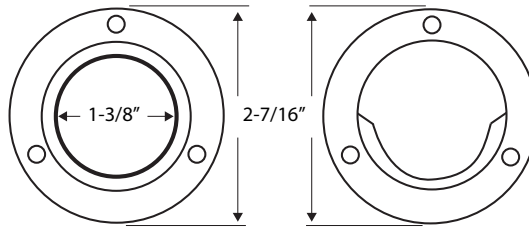

METAL CLOSET POLE SOCKET

Base Metal: Zinc

	Description	Finish	Item No.	CTN QTY	WT/ CTN
	Metal Closet Pole Socket	US3	407403	50 Pair	6 Lbs
	Metal Closet Pole Socket	US26D	407406	50 Pair	6 Lbs