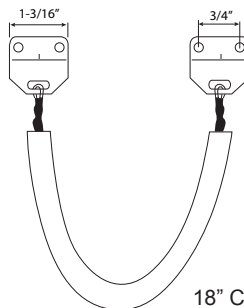

## HOLE PLATE COVER

Base Material: Plastic

	Description	Finish	Item No.	CTN QTY	WT/ CTN
	2-1/8" Hole Plate Cover	Primed	2310011	10	2 Lbs

**DELANEY**

Copyright © DELANEY HARDWARE. All rights reserved.

## DRIVE-IN FINGER PULL

Base Metal: Zinc

	Description	Finish	Item No.	CTN QTY	WT/ CTN
	Drive-in Finger Pull 2-1/8" Diameter	US15	400515	150	10 Lbs
	Drive-in Finger Pull 2-1/8" Diameter	US10B	400910	150	10 Lbs

## TEMPORARY DOOR LATCH

Fits 2-1/8" Bore.  
Adjustable for 2-3/8" or 2-3/4" Backset.

Base Material: Plastic

	Description	Finish	Item No.	CTN QTY	WT/ CTN
	Temporary Door Latch "The Blue Thing"	Plastic	410000	100	3 Lbs

## CHAIN DOOR STOP W/ VINYL COVER

18" Chain Length

Base Metal: Zinc

	Description	Finish	Item No.	CTN QTY	WT/ CTN
	Chain Door Stop with Vinyl Cover	Zinc	474304	10	4 Lbs

**DELANEY**<sup>®</sup>

Copyright © DELANEY HARDWARE. All rights reserved.