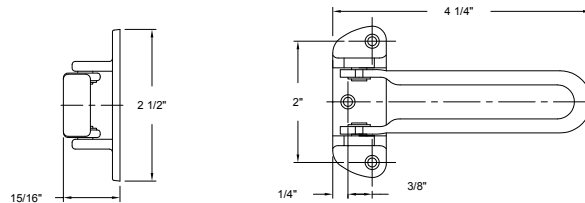

SAFETY DOOR GUARD

Base Metal: Zinc

	Description	Finish	Item No.	CTN QTY	WT/ CTN
	Safety Door Guard (Ball Bearing)	US26D	465800	20	8 Lbs

DELANEY

Copyright © DELANEY HARDWARE. All rights reserved.