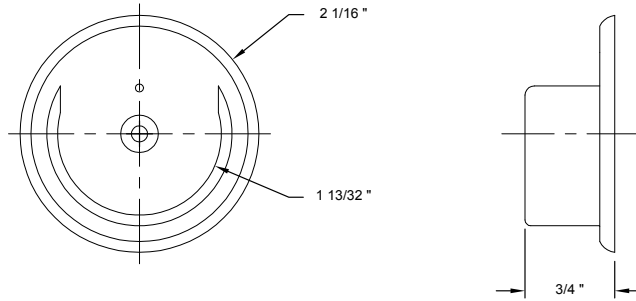

PLASTIC CLOSET POLE SOCKET

Base Material: Nylon

	Description	Finish	Item No.	CTN QTY	WT/ CTN
	Plastic Closet Pole Socket (White)	White	407400	25 Pair	5 Lbs