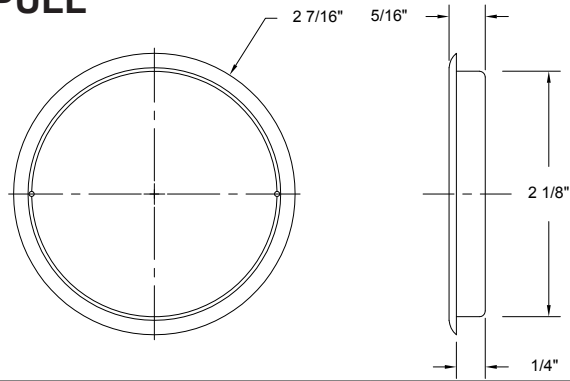

## 2 1/4" WALL BUMPER

Base Metal: Zinc

	Description	Finish	Item No.	CTN QTY	WT/ CTN
	2 1/4" Wall Bumper	US26D	402707	25	6 Lbs
	2 1/4" Wall Bumper	US15	402708	25	6 Lbs
	2 1/4" Wall Bumper	US10B	402710	25	6 Lbs

## 1" WALL BUMPER

Base Metal: Zinc

	Description	Finish	Item No.	CTN QTY	WT/ CTN
	1" Wall Bumper	US26D	403015	100	7 Lbs
	1" Wall Bumper	US10B	403010	100	7 Lbs

## HOLE PLATE COVER

Base Material: Plastic

	Description	Finish	Item No.	CTN QTY	WT/ CTN
	2-1/8" Hole Plate Cover	Primed	2310011	10	2 Lbs

**DELANEY**

Copyright © DELANEY HARDWARE. All rights reserved.

## DRIVE-IN FINGER PULL

Base Metal: Zinc

	Description	Finish	Item No.	CTN QTY	WT/ CTN
	Drive-in Finger Pull 2-1/8" Diameter	US15	400515	150	10 Lbs
	Drive-in Finger Pull 2-1/8" Diameter	US10B	400910	150	10 Lbs