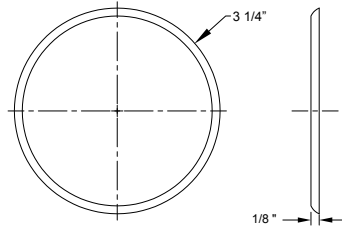

## 2 1/4" WALL BUMPER

Base Metal: Zinc

	Description	Finish	Item No.	CTN QTY	WT/ CTN
	2 1/4" Wall Bumper	US26D	402707	25	6 Lbs
	2 1/4" Wall Bumper	US15	402708	25	6 Lbs
	2 1/4" Wall Bumper	US10B	402710	25	6 Lbs

## 1" WALL BUMPER

Base Metal: Zinc

	Description	Finish	Item No.	CTN QTY	WT/ CTN
	1" Wall Bumper	US26D	403015	100	7 Lbs
	1" Wall Bumper	US10B	403010	100	7 Lbs

## KNOB PROTECTOR PLATE

Base Material: Plastic

	Description	Finish	Item No.	CTN QTY	WT/ CTN
	3" Knob Protector Plate (Self Adhesive)	White	457701	100	5 Lbs

## HOLE PLATE COVER

Base Material: Plastic

	Description	Finish	Item No.	CTN QTY	WT/ CTN
	2-1/8" Hole Plate Cover	Primed	2310011	10	2 Lbs

**DELANEY**

Copyright © DELANEY HARDWARE. All rights reserved.