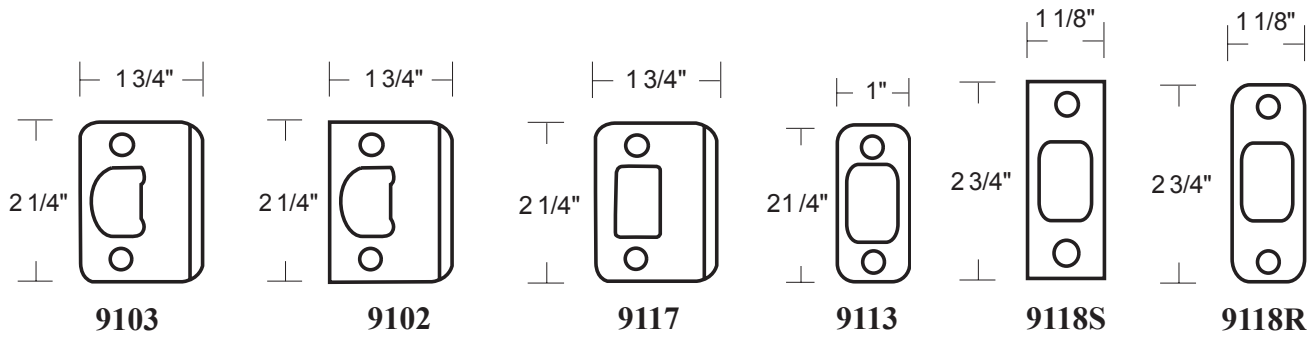

STRIKE PLATES & LATCHES

PRICING

Description	Style	US15	US3	US5	US26	Antique Silver	US15A	US10B	Black	
Full Lip Entry Strike (Round Corner)	9103	Item No.	280002	280003	280005	280006	280001	280008	280009	280004
		List Price								
		*Supplied Standard with Handleset, Entry, Passage, and Privacy Functions.								
Full Lip Entry Strike (Square Corner)	9102	Item No.	280002S	280003S	—	—	—	—	280009S	—
		List Price								
		*Supplied Standard with CALLAN2 Handleset, Entry, Passage, and Privacy Functions.								
Full Lip Deadbolt Strike	9117	Item No.	280102	280103	280105	280106	280101	280108	280109	280104
		List Price								
		*Supplied Standard with Handlesets and Deadbolts								
Deadbolt Strike	9113	Item No.	2891132	2891133	2891135	2891136	2891131	2891138	2891139	2891134
		List Price								
		*Supplied Standard with Handlesets and Deadbolts								
Deadbolt Strike w/ Reinforcement Plate	9118R/S	Item No.	2891182	2891183	—	—	—	—	2891189	2891184
		List Price								
		*Supplied Standard with CALLAN2 Handlesets and Deadbolts								

*Strike Plates do not include screws when purchased separately from locksets.

CALLAN2 LATCHES

PRICING

Model	Description	US15	US10BE	US3	US5	
	C9092 R/S Deadbolt Latch w/ Sq. & Rd. Faceplate	Item No.	378001	378007	378003	378005
		List Price				
	C9073 R/S Entry Deadlatch w/ Sq. & Rd. Faceplate	Item No.	378101	378107	378103	378105
		List Price				
	C9074 R/S Passage / Privacy Spring Latch w/ Sq. & Rd. Faceplate	Item No.	378201	378207	378203	378205
		List Price				