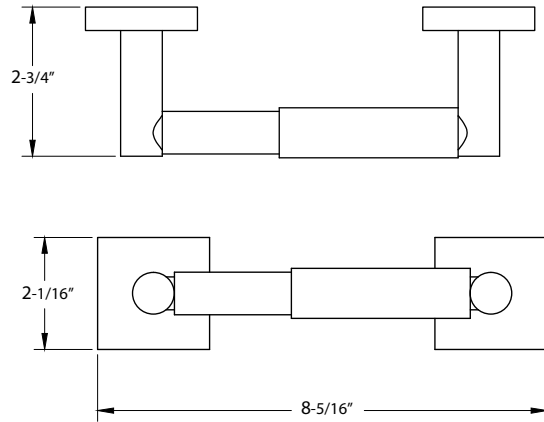

**1100 SERIES
SQUARE CONTEMPORARY
BATHROOM ACCESSORIES**

Towel Ring

Euro Paper Holder

Paper Holder

Towel Bar Set

Single Robe Hook

DESCRIPTION	MODEL #	WT/ LB	CTN QTY	US26			
				Polished Chrome	US15 Satin Nickel	US12P Tuscany Bronze	
Paper Holder (Metallic Plastic Roller)	000	48 Lbs	50 Pcs	Item No.	510006	510008	510002
Euro Paper Holder	010	40 Lbs	50 Pcs	Item No.	510106	510108	510102
Towel Ring	050	37 Lbs	50 Pcs	Item No.	510506	510508	510502
Single Robe Hook	060	20 Lbs	50 Pcs	Item No.	510606	510608	510602
18" Towel Bar Set	118	64 Lbs	50 Pcs	Item No.	511186	511188	511182
24" Towel Bar Set	124	42 Lbs	50 Pcs	Item No.	511246	511248	511242

Bulk Packaged.

DELANEY®

Copyright © DELANEY HARDWARE. All rights reserved.

SPECIFICATION DRAWINGS

Towel Ring

Euro Paper Holder

Paper Holder

Single Robe Hook