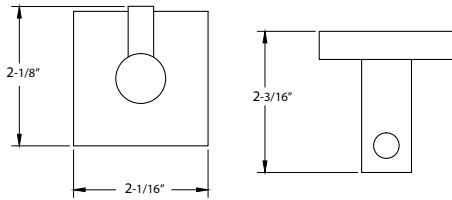

Single Robe Hook