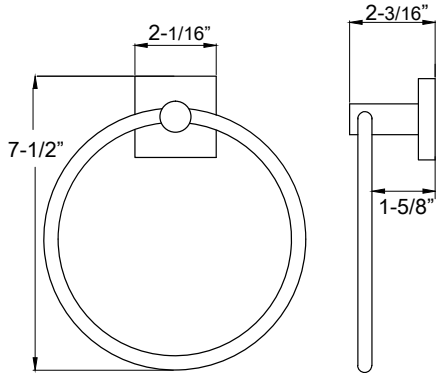

**1100 SERIES
SQUARE CONTEMPORARY
BATHROOM ACCESSORIES**

Towel Ring

Euro Paper Holder

Paper Holder

Towel Bar Set

Single Robe Hook

DESCRIPTION	MODEL #	WT/ LB	CTN QTY	US26			
				Polished Chrome	US15 Satin Nickel	US12P Tuscany Bronze	
Paper Holder (Metallic Plastic Roller)	000	48 Lbs	50 Pcs	Item No.	510006	510008	510002
Euro Paper Holder	010	40 Lbs	50 Pcs	Item No.	510106	510108	510102
Towel Ring	050	37 Lbs	50 Pcs	Item No.	510506	510508	510502
Single Robe Hook	060	20 Lbs	50 Pcs	Item No.	510606	510608	510602
18" Towel Bar Set	118	64 Lbs	50 Pcs	Item No.	511186	511188	511182
24" Towel Bar Set	124	42 Lbs	50 Pcs	Item No.	511246	511248	511242

Bulk Packaged.

DELANEY®

Copyright © DELANEY HARDWARE. All rights reserved.

SPECIFICATION DRAWINGS

Towel Ring

Euro Paper Holder

Paper Holder

Single Robe Hook