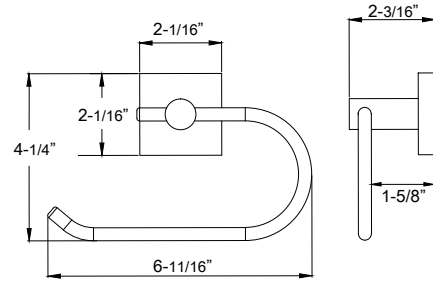

**1100 SERIES
SQUARE CONTEMPORARY
BATHROOM ACCESSORIES**

Towel Ring

Euro Paper Holder

Paper Holder

Towel Bar Set

Single Robe Hook

DESCRIPTION	MODEL #	WT/ LB	CTN QTY	US26			
				Polished Chrome	US15 Satin Nickel	US12P Tuscany Bronze	
Paper Holder (Metallic Plastic Roller)	000	48 Lbs	50 Pcs	Item No.	510006	510008	510002
Euro Paper Holder	010	40 Lbs	50 Pcs	Item No.	510106	510108	510102
Towel Ring	050	37 Lbs	50 Pcs	Item No.	510506	510508	510502
Single Robe Hook	060	20 Lbs	50 Pcs	Item No.	510606	510608	510602
18" Towel Bar Set	118	64 Lbs	50 Pcs	Item No.	511186	511188	511182
24" Towel Bar Set	124	42 Lbs	50 Pcs	Item No.	511246	511248	511242

Bulk Packaged.

DELANEY®

Copyright © DELANEY HARDWARE. All rights reserved.

SPECIFICATION DRAWINGS

Towel Ring

Euro Paper Holder

Paper Holder

Single Robe Hook