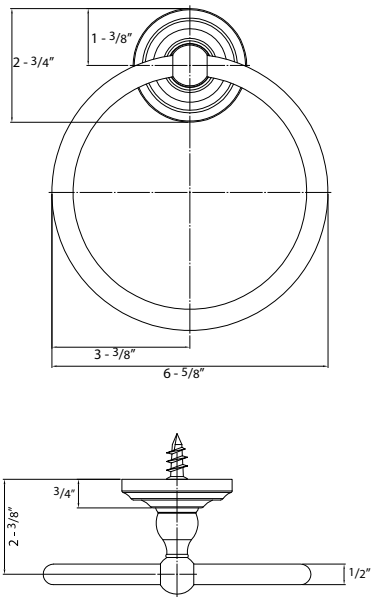

**600 SERIES
BATHROOM ACCESSORIES**

Towel Ring

Euro Paper Holder

Paper Holder

Towel Bar Set

Double Robe Hook

| DESCRIPTION | MODEL # | WT/ LB | CTN QTY | US26 | | | |
|----------------------------------|---------|-----------|------------|-----------------|--------------|-------------------------|---------|
| | | | | Polished Chrome | Satin Nickel | US12P Tuscany Bronze | |
| Paper Holder (Metal Roller) | 000 | 48 Lbs | 50 Pcs | Item No. | 550006 | 550008 | 550002 |
| Euro Paper Holder | 010 | 40 Lbs | 50 Pcs | Item No. | 550106 | 550108 | 550102 |
| Towel Ring | 050 | 37 Lbs | 50 Pcs | Item No. | 550506 | 550508 | 550502 |
| Double Robe Hook | 060 | 20 Lbs | 50 Pcs | Item No. | 550606 | 550608 | 550602 |
| 18" Towel Bar Set | 118 | 59 Lbs | 50 Pcs | Item No. | 551186K | 551188K | 551182K |
| 24" Towel Bar Set | 124 | 64 Lbs | 50 Pcs | Item No. | 551246K | 551248K | 551242K |
| Towel Bar Post Only | 200 | 42 Lbs | 50 Pcs | Item No. | 552006 | 552008 | 552002 |
| 3/4" Diameter 18" Towel Bar Only | 4018 | 18 Lbs | 50 Pcs | Item No. | 540186 | 540188 | 540182 |
| 3/4" Diameter 24" Towel Bar Only | 4024 | 22 Lbs | 50 Pcs | Item No. | 540246 | 540248 | 540242 |
| 3/4" Diameter 30" Towel Bar Only | 4030 | 22 Lbs | 50 Pcs | Item No. | 540306 | 540308 | 540302 |

Bulk Packaged.

DELANEY®

Copyright © DELANEY HARDWARE. All rights reserved.

**600 SERIES
BATHROOM ACCESSORIES**

SPECIFICATION DRAWINGS

Towel Ring

Euro Paper Holder

Paper Holder