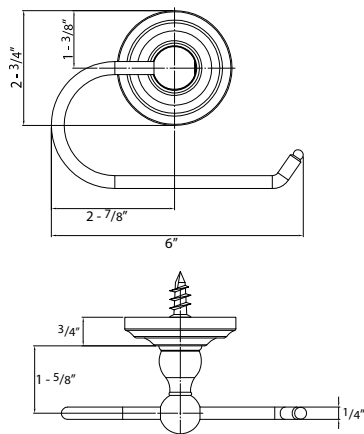

**600 SERIES
BATHROOM ACCESSORIES**

Towel Ring

Euro Paper Holder

Paper Holder

Towel Bar Set

Double Robe Hook

| DESCRIPTION | MODEL # | WT/ LB | CTN QTY | US26 | | | |
|----------------------------------|---------|-----------|------------|-----------------|--------------|-------------------------|---------|
| | | | | Polished Chrome | Satin Nickel | US12P Tuscany Bronze | |
| Paper Holder (Metal Roller) | 000 | 48 Lbs | 50 Pcs | Item No. | 550006 | 550008 | 550002 |
| Euro Paper Holder | 010 | 40 Lbs | 50 Pcs | Item No. | 550106 | 550108 | 550102 |
| Towel Ring | 050 | 37 Lbs | 50 Pcs | Item No. | 550506 | 550508 | 550502 |
| Double Robe Hook | 060 | 20 Lbs | 50 Pcs | Item No. | 550606 | 550608 | 550602 |
| 18" Towel Bar Set | 118 | 59 Lbs | 50 Pcs | Item No. | 551186K | 551188K | 551182K |
| 24" Towel Bar Set | 124 | 64 Lbs | 50 Pcs | Item No. | 551246K | 551248K | 551242K |
| Towel Bar Post Only | 200 | 42 Lbs | 50 Pcs | Item No. | 552006 | 552008 | 552002 |
| 3/4" Diameter 18" Towel Bar Only | 4018 | 18 Lbs | 50 Pcs | Item No. | 540186 | 540188 | 540182 |
| 3/4" Diameter 24" Towel Bar Only | 4024 | 22 Lbs | 50 Pcs | Item No. | 540246 | 540248 | 540242 |
| 3/4" Diameter 30" Towel Bar Only | 4030 | 22 Lbs | 50 Pcs | Item No. | 540306 | 540308 | 540302 |

Bulk Packaged.

DELANEY®

Copyright © DELANEY HARDWARE. All rights reserved.

**600 SERIES
BATHROOM ACCESSORIES**

SPECIFICATION DRAWINGS

Towel Ring

Euro Paper Holder

Paper Holder

Towel Bar Set

Double Robe Hook

Base Metal: Zinc

DELANEY®

Copyright © DELANEY HARDWARE. All rights reserved.