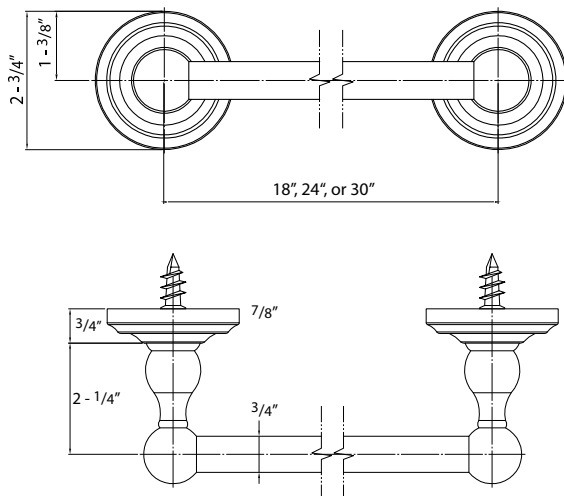

**600 SERIES
BATHROOM ACCESSORIES**

Towel Ring

Euro Paper Holder

Paper Holder

Towel Bar Set

Double Robe Hook

| DESCRIPTION | MODEL # | WT/ LB | CTN QTY | US26 | | | |
|----------------------------------|---------|-----------|------------|-----------------|--------------|-------------------------|---------|
| | | | | Polished Chrome | Satin Nickel | US12P Tuscany Bronze | |
| Paper Holder (Metal Roller) | 000 | 48 Lbs | 50 Pcs | Item No. | 550006 | 550008 | 550002 |
| Euro Paper Holder | 010 | 40 Lbs | 50 Pcs | Item No. | 550106 | 550108 | 550102 |
| Towel Ring | 050 | 37 Lbs | 50 Pcs | Item No. | 550506 | 550508 | 550502 |
| Double Robe Hook | 060 | 20 Lbs | 50 Pcs | Item No. | 550606 | 550608 | 550602 |
| 18" Towel Bar Set | 118 | 59 Lbs | 50 Pcs | Item No. | 551186K | 551188K | 551182K |
| 24" Towel Bar Set | 124 | 64 Lbs | 50 Pcs | Item No. | 551246K | 551248K | 551242K |
| Towel Bar Post Only | 200 | 42 Lbs | 50 Pcs | Item No. | 552006 | 552008 | 552002 |
| 3/4" Diameter 18" Towel Bar Only | 4018 | 18 Lbs | 50 Pcs | Item No. | 540186 | 540188 | 540182 |
| 3/4" Diameter 24" Towel Bar Only | 4024 | 22 Lbs | 50 Pcs | Item No. | 540246 | 540248 | 540242 |
| 3/4" Diameter 30" Towel Bar Only | 4030 | 22 Lbs | 50 Pcs | Item No. | 540306 | 540308 | 540302 |

Bulk Packaged.

DELANEY®

Copyright © DELANEY HARDWARE. All rights reserved.

**600 SERIES
BATHROOM ACCESSORIES**

SPECIFICATION DRAWINGS

Towel Ring

Euro Paper Holder

Paper Holder

Towel Bar Set

Double Robe Hook

Base Metal: Zinc

DELANEY®

Copyright © DELANEY HARDWARE. All rights reserved.