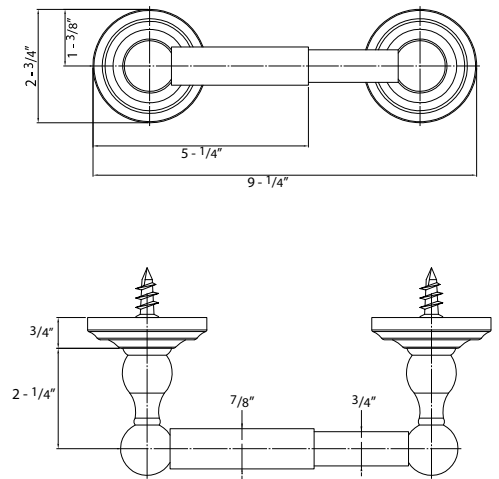

**600 SERIES
BATHROOM ACCESSORIES**

Towel Ring

Euro Paper Holder

Paper Holder

Towel Bar Set

Double Robe Hook

| DESCRIPTION | MODEL # | WT/ LB | CTN QTY | US26 | | | |
|----------------------------------|---------|-----------|------------|-----------------|--------------|-------------------------|---------|
| | | | | Polished Chrome | Satin Nickel | US12P Tuscany Bronze | |
| Paper Holder (Metal Roller) | 000 | 48 Lbs | 50 Pcs | Item No. | 550006 | 550008 | 550002 |
| Euro Paper Holder | 010 | 40 Lbs | 50 Pcs | Item No. | 550106 | 550108 | 550102 |
| Towel Ring | 050 | 37 Lbs | 50 Pcs | Item No. | 550506 | 550508 | 550502 |
| Double Robe Hook | 060 | 20 Lbs | 50 Pcs | Item No. | 550606 | 550608 | 550602 |
| 18" Towel Bar Set | 118 | 59 Lbs | 50 Pcs | Item No. | 551186K | 551188K | 551182K |
| 24" Towel Bar Set | 124 | 64 Lbs | 50 Pcs | Item No. | 551246K | 551248K | 551242K |
| Towel Bar Post Only | 200 | 42 Lbs | 50 Pcs | Item No. | 552006 | 552008 | 552002 |
| 3/4" Diameter 18" Towel Bar Only | 4018 | 18 Lbs | 50 Pcs | Item No. | 540186 | 540188 | 540182 |
| 3/4" Diameter 24" Towel Bar Only | 4024 | 22 Lbs | 50 Pcs | Item No. | 540246 | 540248 | 540242 |
| 3/4" Diameter 30" Towel Bar Only | 4030 | 22 Lbs | 50 Pcs | Item No. | 540306 | 540308 | 540302 |

Bulk Packaged.

DELANEY®

Copyright © DELANEY HARDWARE. All rights reserved.

**600 SERIES
BATHROOM ACCESSORIES**

SPECIFICATION DRAWINGS

Towel Ring

Euro Paper Holder

Paper Holder

Towel Bar Set

Double Robe Hook

Base Metal: Zinc

DELANEY®

Copyright © DELANEY HARDWARE. All rights reserved.