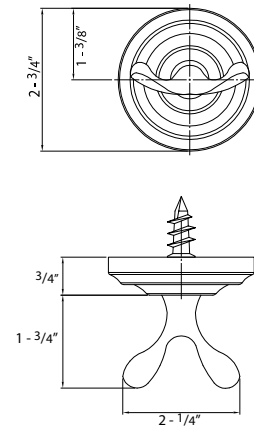

Double Robe Hook

Base Metal: Zinc

DELANEY®

Copyright © DELANEY HARDWARE. All rights reserved.