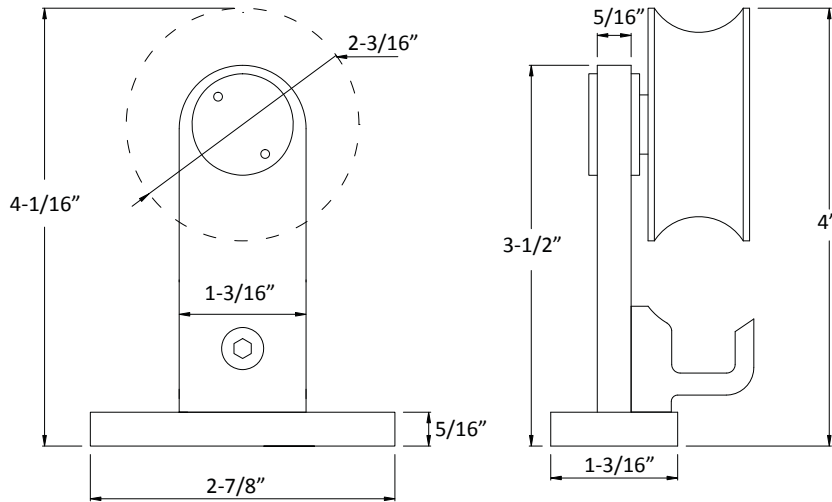

# BARN DOOR HARDWARE ROUND TRACK SINGLE WHEEL HANGER

**Weight Limit:**  
330 Lbs per set

Description	Finish	Item No.	CTN QTY	WT/CTN
Round Sliding Door 6 FT Track Kit - Single Wheel Hanger	Brushed Steel	SD1061	1	
Round Sliding Door 8 FT Track Kit - Single Wheel Hanger	Brushed Steel	SD1081	1	
Round Sliding Door 6 FT Track Kit - Double Wheel Hanger	Brushed Steel	SD2061	1	
Round Sliding Door 8 FT Track Kit - Double Wheel Hanger	Brushed Steel	SD2081	1	
Single Wheel Hanger Only for Round Track	Brushed Steel	SD1001	1	
Double Wheel Hanger Only for Round Track	Brushed Steel	SD2001	1	
Round Sliding Door Track Stops	Brushed Steel	SD0001	1	

### Series Includes:

- 2 Hangers w/ Quiet Bearing Wheels
- Track (Pre-drilled)
- Standoffs & Lag Bolts
- 2 Door Stops
- 1 Door L Guide
- Anti-Jump Disc
- Bolts, Nuts, & Washers

**DELANEY®**

Copyright © DELANEY HARDWARE. All rights reserved.