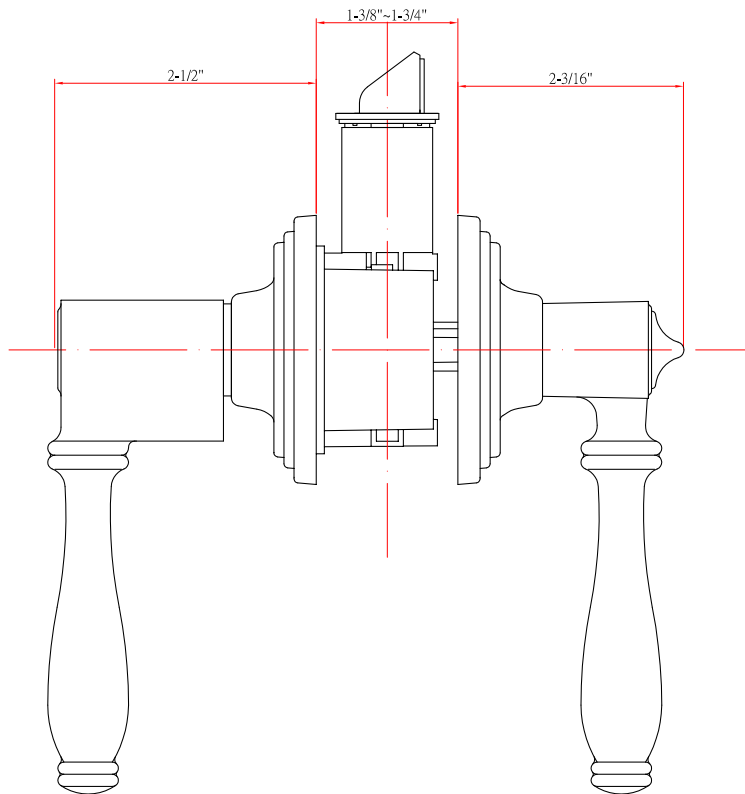

## DIMENSIONS

## STANDARD SPECIFICATIONS

<b>Door Prep</b>	Cross bore: 2-1/8" Edge bore: 1" Latch face: 1" x 2-1/4"
<b>Backset</b>	Fits 2-3/8" and 2-3/4"
<b>Door Thickness</b>	1-3/8" ~ 1-3/4" door standard, 2-1/4" Ext. Kit available
<b>Cylinder</b>	SC1 5-pin <b>standard</b> ; KW1 5-pin optional Entries packed KA5
<b>Latches</b>	Entrance: 2-3/8" & 2-3/4" adjustable (C9060 R/S) Passage/Privacy: 2-3/8" & 2-3/4" adj. (C9064 R/S) Faceplate: 1" x 2-1/4" Rd. & Sq. corner Bolt: 1/2" throw
<b>Strikes</b>	1-3/4" x 2-1/4" full lip Rd. & Sq. corner (9103 & 9102)
<b>Wood Screws</b>	Combination screws that suit both wood or metal door mounting
<b>Door Handing</b>	Reversible lever.
<b>Features</b>	<ul style="list-style-type: none"> <li>Protective collar</li> <li>Interlocking installation guides</li> <li>Reinforced spring assembly</li> </ul>