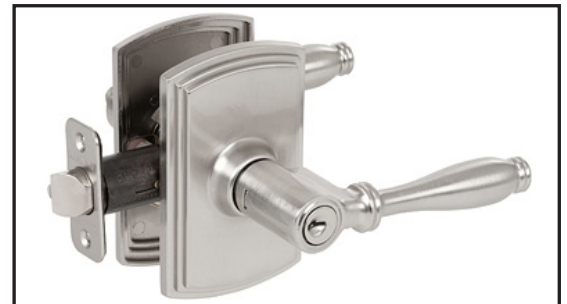

## STANDARD SPECIFICATIONS

<b>Door Prep</b>	Cross bore: 2-1/8" Edge bore: 1" Latch face: 1" x 2-1/4"
<b>Backset</b>	Fits 2-3/8" and 2-3/4"
<b>Door Thickness</b>	1-3/8" ~ 1-3/4" door standard, 2-1/4" Ext. Kit available
<b>Cylinder</b>	SC1 5-pin <b>standard</b> ; KW1 5-pin optional Entries packed KA5
<b>Latches</b>	Entrance: 2-3/8" & 2-3/4" adjustable (C9060 R/S) Passage/Privacy: 2-3/8" & 2-3/4" adj. (C9064 R/S) Faceplate: 1" x 2-1/4" Rd. & Sq. corner Bolt: 1/2" throw
<b>Strikes</b>	1-3/4" x 2-1/4" full lip Rd. & Sq. corner (9103 & 9102)
<b>Wood Screws</b>	Combination screws that suit both wood or metal door mounting
<b>Door Handing</b>	Reversible lever.
<b>Features</b>	<ul style="list-style-type: none"> <li>Protective collar</li> <li>Interlocking installation guides</li> <li>Reinforced spring assembly</li> </ul>