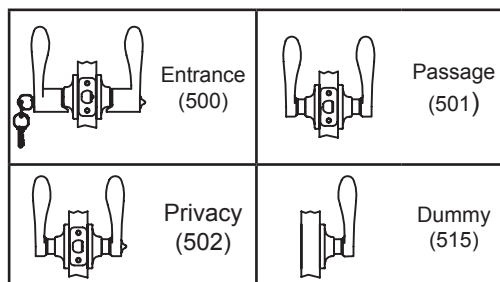

FUNCTIONS

2-1/4" EXTENSION KITS

Item No:	Finish
377950	US15
377951	US10BE/Black

DELANEY®

Copyright © DELANEY HARDWARE. All rights reserved.