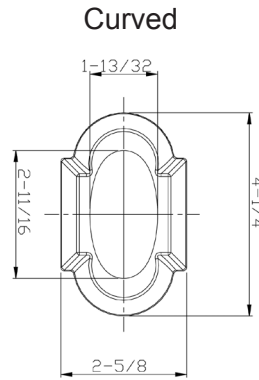

### DIMENSIONS

### STANDARD SPECIFICATIONS

<b>Door Prep</b>	Cross bore: 2-1/8" Edge bore: 1" Latch face: 1" x 2-1/4"	<b>Latches</b>	Entrance: 2-3/8" & 2-3/4" adjustable (9050R) Passage/Privacy: 2-3/8" & 2-3/4" adjustable (9079R) Faceplate: 1" x 2-1/4" round corner Bolt: 1/2" Solid Brass throw
<b>Backset</b>	Fits 2-3/8" and 2-3/4"	<b>Strikes</b>	1-3/4" x 2-1/4" full lip round corner (9103)
<b>Door Thickness</b>	1-3/8" ~ 1-3/4" door standard.	<b>Wood Screws</b>	Combination screws that suit both wood or metal door mounting
<b>Cylinder</b>	SC4 6-pin <b>standard</b> . KW1 5-Pin Optional. Entries packed KA4	<b>Door Handing</b>	Not Required

Model	Function	WT/CTN	CTN QTY	AP Aged Pewter		ABR Aged Bronze		ABK Aged Black		
				CURVED	SQUARE	CURVED	SQUARE	CURVED	SQUARE	
100T-RO	Entrance	21 Lbs	4 Pcs	Item No.	681408C	681408S	681400C	681400S	681409C	681409S
101T-RO	Passage	31 Lbs	6 Pcs	Item No.	684408C	684408S	684400C	684400S	684409C	684409S
102T-RO	Privacy	31 Lbs	6 Pcs	Item No.	682408C	682408S	682400C	682400S	682409C	682409S
115-RO	Dummy	25 Lbs	12 Pcs	Item No.	685408C	685408S	685400C	685400S	685409C	685409S