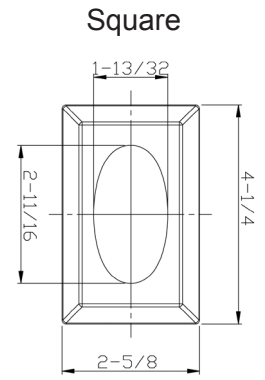

### DIMENSIONS

### STANDARD SPECIFICATIONS

<b>Door Prep</b>	Cross bore: 2-1/8" Edge bore: 1" Latch face: 1" x 2-1/4"	<b>Latches</b>	Entrance: 2-3/8" & 2-3/4" adjustable (9050R) Passage/Privacy: 2-3/8" & 2-3/4" adjustable (9079R) Faceplate: 1" x 2-1/4" round corner Bolt: 1/2" Solid Brass throw
<b>Backset</b>	Fits 2-3/8" and 2-3/4"	<b>Strikes</b>	1-3/4" x 2-1/4" full lip round corner (9103)
<b>Door Thickness</b>	1-3/8" ~ 1-3/4" door standard.	<b>Wood Screws</b>	Combination screws that suit both wood or metal door mounting
<b>Cylinder</b>	SC4 6-pin <b>standard</b> . KW1 5-Pin Optional. Entries packed KA4	<b>Door Handing</b>	Not Required