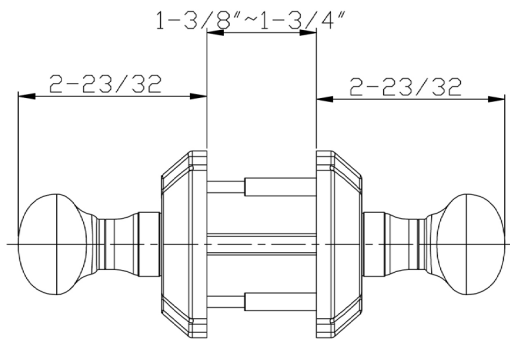

### DIMENSIONS

### STANDARD SPECIFICATIONS

<b>Door Prep</b>	Cross bore: 2-1/8" Edge bore: 1" Latch face: 1" x 2-1/4"	<b>Latches</b>	Entrance: 2-3/8" & 2-3/4" adjustable (9050R) Passage/Privacy: 2-3/8" & 2-3/4" adjustable (9079R) Faceplate: 1" x 2-1/4" round corner Bolt: 1/2" Solid Brass throw
<b>Backset</b>	Fits 2-3/8" and 2-3/4"	<b>Strikes</b>	1-3/4" x 2-1/4" full lip round corner (9103)
<b>Door Thickness</b>	1-3/8" ~ 1-3/4" door standard.	<b>Wood Screws</b>	Combination screws that suit both wood or metal door mounting
<b>Cylinder</b>	SC4 6-pin <b>standard</b> . KW1 5-Pin Optional. Entries packed KA4	<b>Door Handing</b>	Not Required