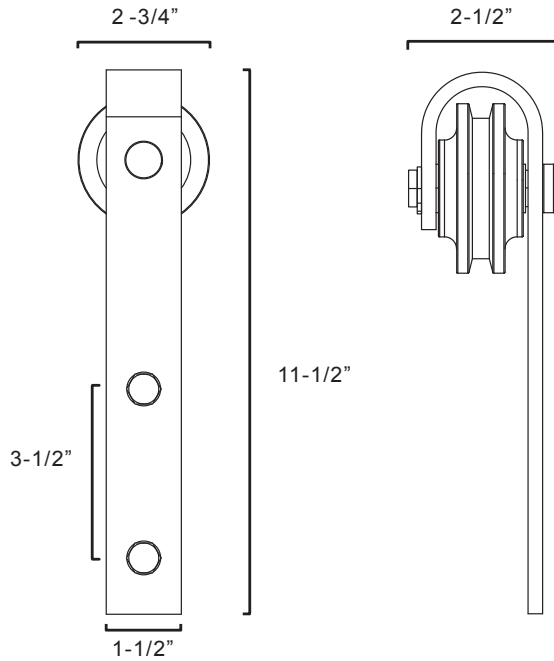

BARN DOOR HARDWARE 1000 SERIES

Weight Limit:
330 Lbs per set

Description	Finish	Item No.	CTN QTY	WT/CTN
1000 Series 5 FT Barn Door Hardware (Standard)	Black	BD1054	1	16 Lbs
1000 Series 5 FT Barn Door Hardware (Standard)	Satin Nickel	BD1052	1	16 Lbs
1000 Series 6 FT Barn Door Hardware (Standard)	Black	BD1064	1	16 Lbs
1000 Series 6 FT Barn Door Hardware (Standard)	Bronze	BD1069	1	16 Lbs
1000 Series 6 FT Barn Door Hardware (Standard)	Brushed Steel	BD1061	1	16 Lbs
1000 Series 6 FT Barn Door Hardware (Standard)	Satin Nickel	BD1062	1	16 Lbs
1000 Series 6 FT Barn Door Hardware (Standard)	Weathered Rust	BD1063	1	16 Lbs
1000 Series 6 FT Barn Door Hardware (Standard)	Green Patina	BD1065	1	16 Lbs
1000 Series 6 FT Barn Door Hardware (Standard)	Satin Brass	BD1066	1	16 Lbs
1000 Series 6 FT, 6 Inch Barn Door Hardware (Standard)	Black	BD1664	1	16 Lbs
1000 Series 8 FT Barn Door Hardware (Standard)	Black	BD1084	1	18 Lbs
1000 Series 8 FT Barn Door Hardware (Standard)	Bronze	BD1089	1	18 Lbs
1000 Series 8 FT Barn Door Hardware (Standard)	Brushed Steel	BD1081	1	18 Lbs
1000 Series 8 FT Barn Door Hardware (Standard)	Satin Nickel	BD1082	1	18 Lbs
1000 Series 8 FT Barn Door Hardware (Standard)	Weathered Rust	BD1083	1	18 Lbs
1000 Series 8 FT Barn Door Hardware (Standard)	Green Patina	BD1085	1	18 Lbs
1000 Series 8 FT Barn Door Hardware (Standard)	Satin Brass	BD1086	1	18 Lbs

Additional track lengths available.

Series Includes:

- 2 Hangers w/ Quiet Bearing Wheels
- Track (Pre-drilled)
- Standoffs & Lag Bolts
- 2 Door Stops
- 1 Door L Guide
- Anti-Jump Disc
- Bolts, Nuts, & Washers