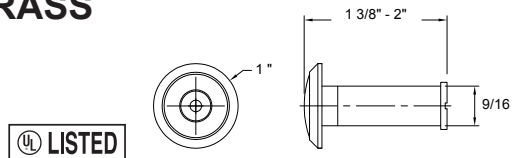

Base Metal: Brass

1/2" Installation Hole

	Description	Finish	Item No.	CTN QTY	WT/ CTN
	Solid Brass Viewer 180°	US10B	400111	25	1 Lbs
	Solid Brass Viewer 180°	US15	400119	25	1 Lbs

UL 160° SOLID BRASS VIEWER

Base Metal: Brass

1/2" Installation Hole

	Description	Finish	Item No.	CTN QTY	WT/ CTN
	UL Solid Brass Viewer 160°	US10B	400001	25	1 Lbs
	UL Solid Brass Viewer 160°	US15	400009	25	1 Lbs

UL 200° SOLID BRASS VIEWER