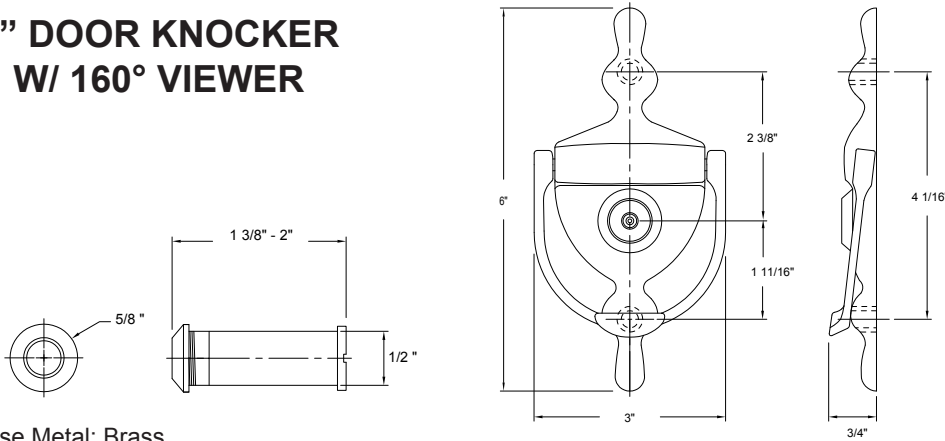

6" DOOR KNOCKER W/ 160° VIEWER

Base Metal: Brass

	Description	Finish	Item No.	CTN QTY	WT/ CTN
	6" Solid Brass Door Knocker w/ Viewer	US3	400145	10	5 Lbs
	6" Solid Brass Door Knocker w/ Viewer	US15	400146	10	5 Lbs
	6" Solid Brass Door Knocker w/ Viewer	US10B	400147	10	5 Lbs