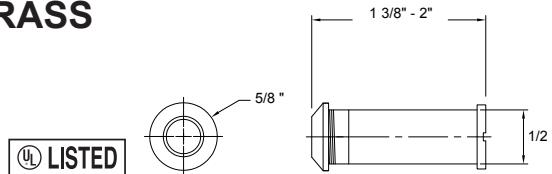

160° SOLID BRASS VIEWER

Base Metal: Brass

1/2" Installation Hole

	Description	Finish	Item No.	CTN QTY	WT/ CTN
	Solid Brass Viewer 160°	US3	400115	25	1 Lbs
	Solid Brass Viewer 160°	US15	400139	25	1 Lbs

180° SOLID BRASS VIEWER

Base Metal: Brass

1/2" Installation Hole

	Description	Finish	Item No.	CTN QTY	WT/ CTN
	Solid Brass Viewer 180°	US10B	400111	25	1 Lbs
	Solid Brass Viewer 180°	US15	400119	25	1 Lbs

UL 160° SOLID BRASS VIEWER