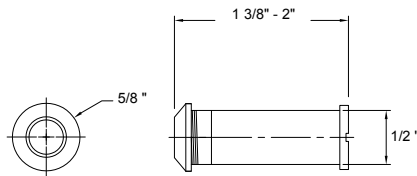

160° SOLID BRASS VIEWER

Base Metal: Brass

1/2" Installation Hole

	Description	Finish	Item No.	CTN QTY	WT/ CTN
	Solid Brass Viewer 160°	US3	400115	25	1 Lbs
	Solid Brass Viewer 160°	US15	400139	25	1 Lbs

180° SOLID BRASS VIEWER

Base Metal: Brass

1/2" Installation Hole

	Description	Finish	Item No.	CTN QTY	WT/ CTN
	Solid Brass Viewer 180°	US10B	400111	25	1 Lbs
	Solid Brass Viewer 180°	US15	400119	25	1 Lbs

UL 160° SOLID BRASS VIEWER

Base Metal: Brass

1/2" Installation Hole

	Description	Finish	Item No.	CTN QTY	WT/ CTN
	UL Solid Brass Viewer 160°	US10B	400001	25	1 Lbs
	UL Solid Brass Viewer 160°	US15	400009	25	1 Lbs

UL 200° SOLID BRASS VIEWER

Base Metal: Brass

9/16" Installation Hole

	Description	Finish	Item No.	CTN QTY	WT/ CTN
	UL Solid Brass Viewer 200°	US10B	400021	25	1 Lbs
	UL Solid Brass Viewer 200°	US15	400029	25	1 Lbs

DELANEY

Copyright © DELANEY HARDWARE. All rights reserved.