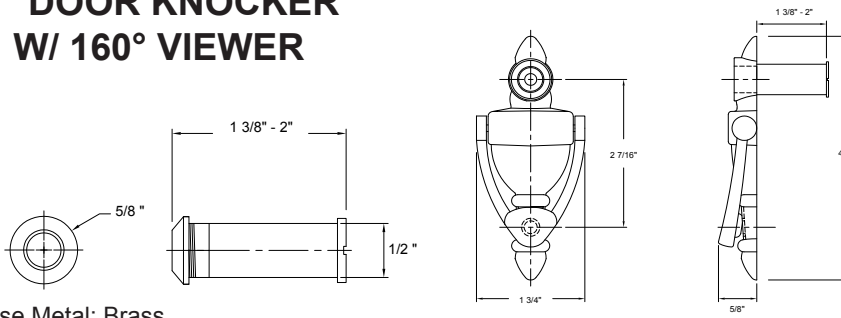

Base Metal: Brass

1/2" Installation Hole

	Description	Finish	Item No.	CTN QTY	WT/ CTN
	Solid Brass Viewer 180°	US10B	400111	25	1 Lbs
	Solid Brass Viewer 180°	US15	400119	25	1 Lbs

UL 160° SOLID BRASS VIEWER

Base Metal: Brass

1/2" Installation Hole

	Description	Finish	Item No.	CTN QTY	WT/ CTN
	UL Solid Brass Viewer 160°	US10B	400001	25	1 Lbs
	UL Solid Brass Viewer 160°	US15	400009	25	1 Lbs

UL 200° SOLID BRASS VIEWER

Base Metal: Brass

9/16" Installation Hole

	Description	Finish	Item No.	CTN QTY	WT/ CTN
	UL Solid Brass Viewer 200°	US10B	400021	25	1 Lbs
	UL Solid Brass Viewer 200°	US15	400029	25	1 Lbs

DELANEY

Copyright © DELANEY HARDWARE. All rights reserved.

4" DOOR KNOCKER W/ 160° VIEWER

Base Metal: Brass

	Description	Finish	Item No.	CTN QTY	WT/ CTN
	4" Door Knocker w/ 160° Viewer	US15	400410	10	2 Lbs
	4" Door Knocker w/ 160° Viewer	US10B	400210	10	2 Lbs
	4" Door Knocker w/ 160° UL Viewer	US15	400410UL	10	2 Lbs