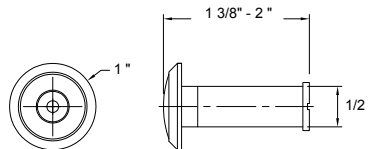

160° SOLID BRASS VIEWER

Base Metal: Brass

1/2" Installation Hole

	Description	Finish	Item No.	CTN QTY	WT/ CTN
	Solid Brass Viewer 160°	US3	400115	25	1 Lbs
	Solid Brass Viewer 160°	US15	400139	25	1 Lbs

180° SOLID BRASS VIEWER

Base Metal: Brass

1/2" Installation Hole

	Description	Finish	Item No.	CTN QTY	WT/ CTN
	Solid Brass Viewer 180°	US10B	400111	25	1 Lbs
	Solid Brass Viewer 180°	US15	400119	25	1 Lbs

UL 160° SOLID BRASS VIEWER

Base Metal: Brass

1/2" Installation Hole

	Description	Finish	Item No.	CTN QTY	WT/ CTN
	UL Solid Brass Viewer 160°	US10B	400001	25	1 Lbs
	UL Solid Brass Viewer 160°	US15	400009	25	1 Lbs

UL 200° SOLID BRASS VIEWER

Base Metal: Brass

9/16" Installation Hole

	Description	Finish	Item No.	CTN QTY	WT/ CTN
	UL Solid Brass Viewer 200°	US10B	400021	25	1 Lbs
	UL Solid Brass Viewer 200°	US15	400029	25	1 Lbs

DELANEY

Copyright © DELANEY HARDWARE. All rights reserved.