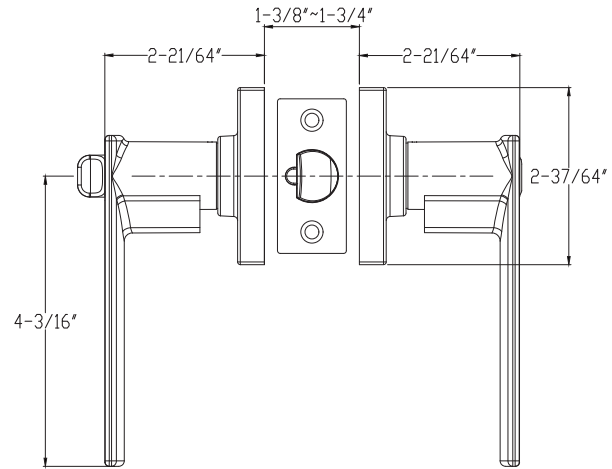

HK LEVER GRADE 3

Door Handing:
Non-Handed

BOX PACKAGING

Model	Function	WT/LB	CTN QTY		US15 Satin Nickel	US26 Polished Chrome	US19 Black	US12P Tuscany Bronze
500T-HK	Entrance	26 Lbs	10 Pcs	Item No.	D52501	D52506	D52509	D52507
				List Price				
501T-HK	Passage	23 Lbs	10 Pcs	Item No.	D52511	D52516	D52519	D52517
				List Price				
502T-HK	Privacy	24 Lbs	10 Pcs	Item No.	D52521	D52526	D52529	D52527
				List Price				
515-HK	Dummy	24 Lbs	20 Pcs	Item No.	D52551	D52556	D52559	D52557
				List Price				