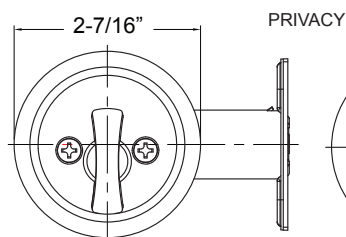

SQUARE SLIDING POCKET DOOR LOCKS

Base Metal: Zinc

Function	WT/ LB	CTN QTY		US15 Satin Nickel	US3 Polished Brass	US5 Antique Brass	US26 Polished Chrome	US15A Antique Nickel	US10B Oil Rubbed Bronze	US12P Tuscany Bronze	BLACK
Passage	5 Lbs	10 Pcs	Item No.	270209	270203	270205	270206	270207	270210	270211	270214
Privacy	5 Lbs	10 Pcs	Item No.	270109	270103	270105	270106	270107	270110	270111	270114

ROUND SLIDING POCKET DOOR LOCKS

1-3/8" ~ 1-3/4"

Base Metal: Zinc

Function	WT/LB	CTN QTY		US15 Satin Nickel	US10B Oil Rubbed Bronze	BLACK
Privacy	5 Lbs	10 Pcs	Item No.	442420	442427	442424
Passage	5 Lbs	10 Pcs	Item No.	442220	442227	442224