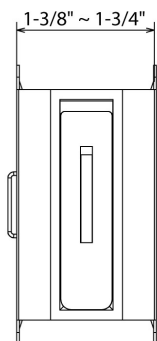

SQUARE SLIDING POCKET DOOR LOCKS

Base Metal: Zinc

Function	WT/ LB	CTN QTY		US15 Satin Nickel	US3 Polished Brass	US5 Antique Brass	US26 Polished Chrome	US15A Antique Nickel	US10B Oil Rubbed Bronze	US12P Tuscany Bronze	BLACK
Passage	5 Lbs	10 Pcs	Item No.	270209	270203	270205	270206	270207	270210	270211	270214
Privacy	5 Lbs	10 Pcs	Item No.	270109	270103	270105	270106	270107	270110	270111	270114

ROUND SLIDING POCKET DOOR LOCKS

1-3/8" ~ 1-3/4"

Base Metal: Zinc

Function	WT/LB	CTN QTY		US15 Satin Nickel	US10B Oil Rubbed Bronze	BLACK
Privacy	5 Lbs	10 Pcs	Item No.	442420	442427	442424
Passage	5 Lbs	10 Pcs	Item No.	442220	442227	442224