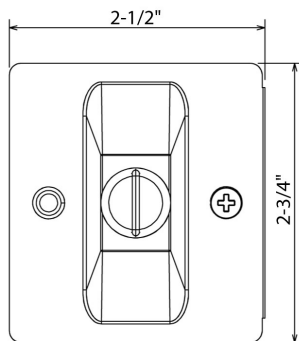

SQUARE SLIDING POCKET DOOR LOCKS

Base Metal: Zinc

Function	WT/ LB	CTN QTY		US15 Satin Nickel	US3 Polished Brass	US5 Antique Brass	US26 Polished Chrome	US15A Antique Nickel	US10B Oil Rubbed Bronze	US12P Tuscany Bronze	BLACK
Passage	5 Lbs	10 Pcs	Item No.	270209	270203	270205	270206	270207	270210	270211	270214
Privacy	5 Lbs	10 Pcs	Item No.	270109	270103	270105	270106	270107	270110	270111	270114

ROUND SLIDING POCKET DOOR LOCKS

1-3/8" ~ 1-3/4"

Base Metal: Zinc

Function	WT/LB	CTN QTY		US15 Satin Nickel	US10B Oil Rubbed Bronze	BLACK
Privacy	5 Lbs	10 Pcs	Item No.	442420	442427	442424
Passage	5 Lbs	10 Pcs	Item No.	442220	442227	442224