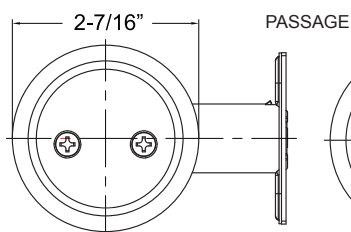

SQUARE SLIDING POCKET DOOR LOCKS

Base Metal: Zinc

Function	WT/ LB	CTN QTY		US15 Satin Nickel	US3 Polished Brass	US5 Antique Brass	US26 Polished Chrome	US15A Antique Nickel	US10B Oil Rubbed Bronze	US12P Tuscany Bronze	BLACK
Passage	5 Lbs	10 Pcs	Item No.	270209	270203	270205	270206	270207	270210	270211	270214
Privacy	5 Lbs	10 Pcs	Item No.	270109	270103	270105	270106	270107	270110	270111	270114

ROUND SLIDING POCKET DOOR LOCKS

1-3/8" ~ 1-3/4"

Base Metal: Zinc

Function	WT/LB	CTN QTY		US15 Satin Nickel	US10B Oil Rubbed Bronze	BLACK
Privacy	5 Lbs	10 Pcs	Item No.	442420	442427	442424
Passage	5 Lbs	10 Pcs	Item No.	442220	442227	442224