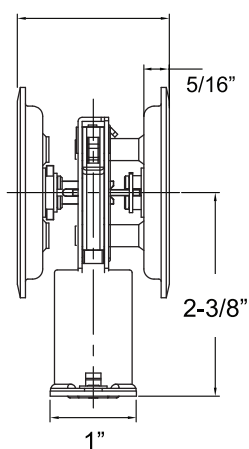

SQUARE SLIDING POCKET DOOR LOCKS

Base Metal: Zinc

Function	WT/ LB	CTN QTY		US15 Satin Nickel	US3 Polished Brass	US5 Antique Brass	US26 Polished Chrome	US15A Antique Nickel	US10B Oil Rubbed Bronze	US12P Tuscany Bronze	BLACK
Passage	5 Lbs	10 Pcs	Item No.	270209	270203	270205	270206	270207	270210	270211	270214
Privacy	5 Lbs	10 Pcs	Item No.	270109	270103	270105	270106	270107	270110	270111	270114

ROUND SLIDING POCKET DOOR LOCKS

1-3/8" ~ 1-3/4"

Base Metal: Zinc

Function	WT/LB	CTN QTY		US15 Satin Nickel	US10B Oil Rubbed Bronze	BLACK
Privacy	5 Lbs	10 Pcs	Item No.	442420	442427	442424
Passage	5 Lbs	10 Pcs	Item No.	442220	442227	442224