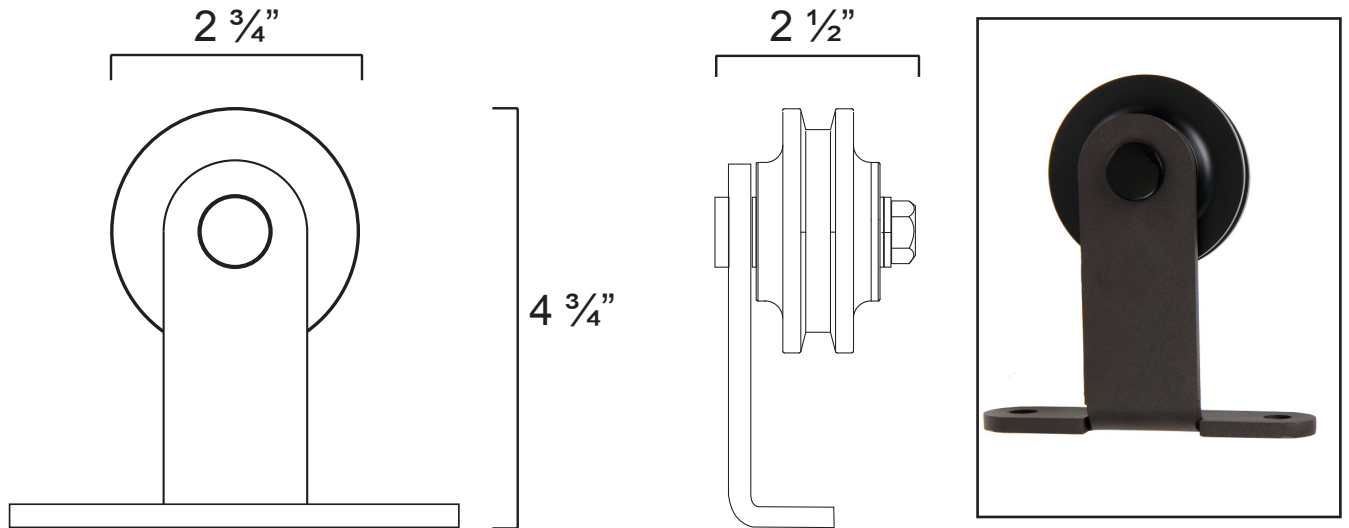

# BARN DOOR HARDWARE 3000 SERIES

**Weight Limit:**  
260 Lbs per set

Description	Finish	Item No.	CTN QTY	WT/CTN
3000 Series 6 FT Barn Door Hardware (Low Profile Top Mount)	Black	BD3064	1	15 Lbs
3000 Series 6 FT Barn Door Hardware (Low Profile Top Mount)	Bronze	BD3069	1	15 Lbs
3000 Series 6 FT Barn Door Hardware (Low Profile Top Mount)	Brushed Steel	BD3061	1	15 Lbs
3000 Series 6 FT Barn Door Hardware (Low Profile Top Mount)	Satin Nickel	BD3062	1	15 Lbs
3000 Series 8 FT Barn Door Hardware (Low Profile Top Mount)	Black	BD3084	1	15 Lbs
3000 Series 8 FT Barn Door Hardware (Low Profile Top Mount)	Bronze	BD3089	1	15 Lbs
3000 Series 8 FT Barn Door Hardware (Low Profile Top Mount)	Brushed Steel	BD3081	1	15 Lbs

Additional track lengths and finishes available.

### **Series Includes:**

- 2 Hangers w/ Quiet Bearing Wheels
- Track (Pre-drilled)
- Standoffs & Lag Bolts
- 2 Door Stops
- 1 Door L Guide
- Anti-Jump Disc
- Bolts, Nuts, & Washers

**DELANEY**

Copyright © DELANEY HARDWARE. All rights reserved.