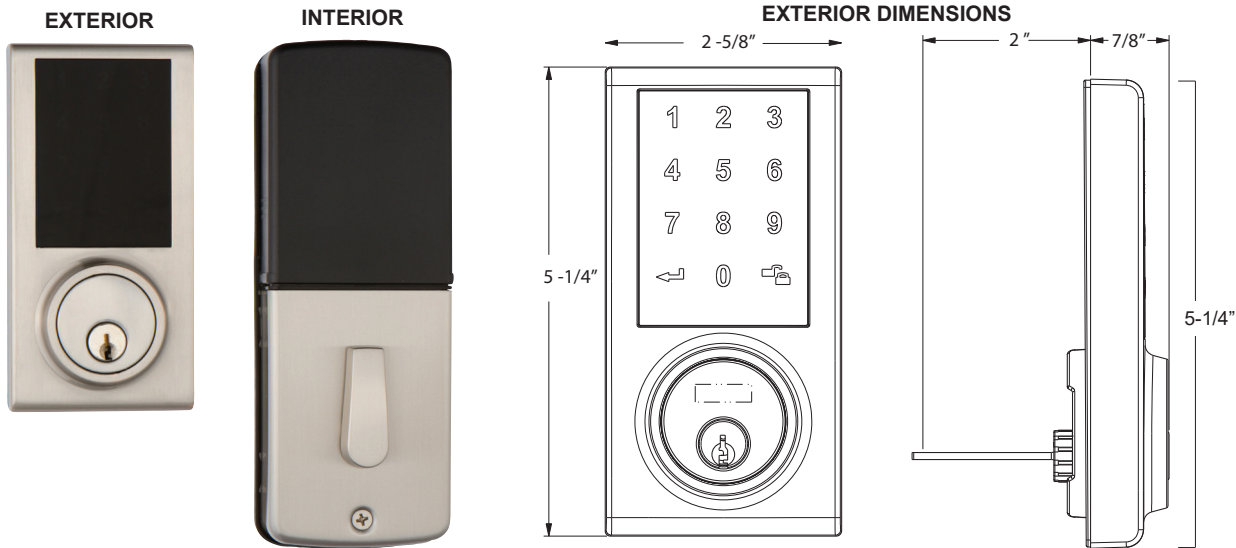

## ZW300

### Z-WAVE TOUCHSCREEN SMART DEADBOLT \*NEW\*

<b>Door Prep</b>	Cross bore: 2-1/8" Edge bore: 1" Latch face: 1" x 2-1/4"	<b>Dimensions</b>	Exterior Unit: 5-1/4" x 2-5/8" x 7/8" (H x W x D) Interior Unit: 7-1/2" x 2-7/8" x 1-1/16" Z-wave Camera: 5" x 2"
		<b>Door Thickness</b>	1-3/8" ~ 2" door
<b>Backset</b>	Fits 2-3/8" and 2-3/4", Adjustable	<b>Power</b>	6V (4 AA batteries required. Estimated battery life, 1-year)
<b>Strike</b>	9118R & 9117	<b>Entry Methods</b>	Touchscreen, Conventional Key & Smart Control App when used with Z-Wave camera Gateway
<b>Throwbolt</b>	1" for maximum security	<b>Passcode</b>	Maximum of 30 User Passcodes & 1 Master code supported
<b>Cylinder</b>	KW1 5-pin standard. SC1 5-pin optional. Packed KD.		

Model	Function	WT/ CTN	CTN QTY		US15 Satin Nickel	US26 Bright Chrome	US19 Black	US12P Tuscany Bronze
ZW300	ZWAVE Touchscreen Deadbolt	20 Lbs	6 Pcs	Item No.	301771	301776	301779	301777
				List Price				
ZW310	ZWAVE Touchscreen Deadbolt with Camera Gateway	20 Lbs	4 Pcs	Item No.	301771C	301776C	301779C	301777C
				List Price				
ZW100	Z-Wave Camera Gateway	20 Lbs	10 Pcs	Item No.	301700 (White finish only)			
				List Price				

### Main Delaney Smart Home Components

ZWAVE Touchscreen Deadbolt  
(Item #ZW300)

Video Camera Z-Wave Bridge Gateway  
(Item #ZW100)

Delaney's FREE Smart Home Control App

**Z-Wave Plus Certified**  
Capable of connecting with thousands of Z-Wave Plus devices.