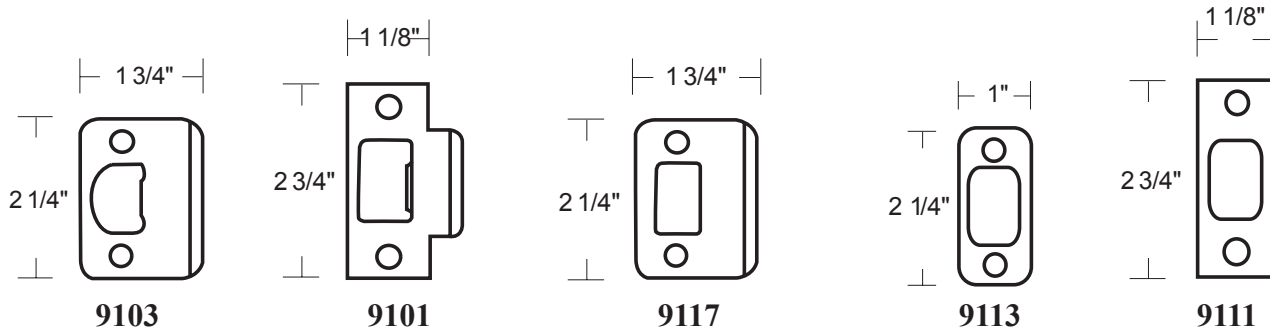

# STRIKE PLATES

## PRICING

Description	Style		US15/US32D Satin Nickel Stainless Steel	US3 Polished Brass	US26 Polished Chrome	US15A Antique Nickel	US10B Oil Rubbed Bronze
Full Lip Entry Strike	9103	Item No.	280002	280003	280006	280008	280009
		List Price					
		*Supplied Standard with all Handleset, Entry, Passage, and Privacy Functions.					
Entry T-Strike	9101	Item No.	282002	282003	—	—	282009
		List Price					
		*Optional Entry Strike					
Full Lip Deadbolt Strike	9117	Item No.	280102	280103	280106	280108	280109
		List Price					
		*Supplied Standard with all Handlesets and Deadbolts					
Deadbolt Strike	9113	Item No.	2891132	2891133	2891136	2891138	2891130
		List Price					
		*Supplied Standard with all Handlesets and Deadbolts					
Deadbolt Strike	9111	Item No.	2891112	2891113	—	—	2891110
		List Price					
		*Optional Deadbolt Strike					