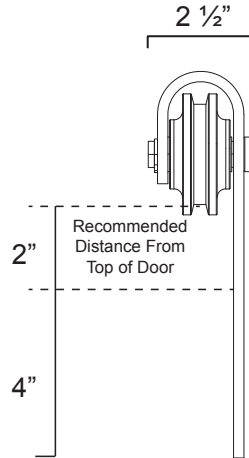

BARN DOOR HARDWARE 2000 SERIES

Weight Limit:
330 Lbs per set

Description	Finish	Item No.	CTN QTY	WT/CTN
2000 Series 6 FT Barn Door Hardware (Horseshoe)	Black	BD2064	1	20 Lbs
2000 Series 8 FT Barn Door Hardware (Horseshoe)	Black	BD2084	1	23 Lbs

Additional track lengths and finishes available.

Series Includes:

- 2 Hangers w/ Quiet Bearing Wheels
- Track (Pre-drilled)
- Standoffs & Lag Bolts
- 2 Door Stops
- 1 Door L Guide
- Anti-Jump Disc
- Bolts, Nuts, & Washers