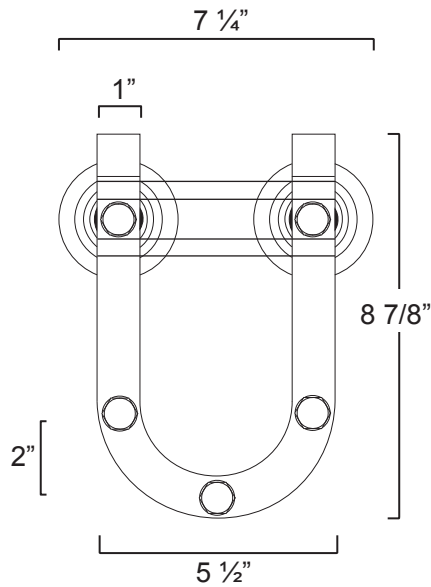

BARN DOOR HARDWARE 2000 SERIES

Weight Limit:
330 Lbs per set

Description	Finish	Item No.	CTN QTY	WT/CTN
2000 Series 6 FT Barn Door Hardware (Horseshoe)	Black	BD2064	1	20 Lbs
2000 Series 8 FT Barn Door Hardware (Horseshoe)	Black	BD2084	1	23 Lbs

Additional track lengths and finishes available.

Series Includes:

- 2 Hangers w/ Quiet Bearing Wheels
- Track (Pre-drilled)
- Standoffs & Lag Bolts
- 2 Door Stops
- 1 Door L Guide
- Anti-Jump Disc
- Bolts, Nuts, & Washers