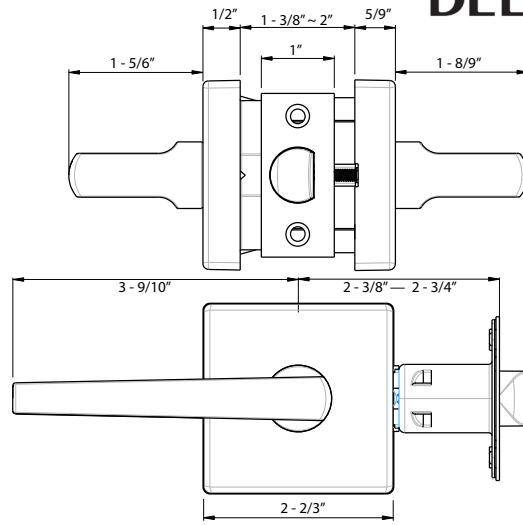

VIDA GRADE 3

DIMENSIONS

**VIDA
Round
Backplate**

**VIDA
Square
Backplate**

STANDARD SPECIFICATIONS

Door Prep	Cross bore: 2-1/8" Edge bore: 1" Latch face: 1" x 2-1/4"	Latches	Passage/Privacy: 2-3/8" & 2-3/4" 6-way adjustable (9046R) Faceplate: 1" x 2-1/4" round corner Bolt: 1/2" throw
Backset	Fits 2-3/8" and 2-3/4"	Strikes	1-3/4" x 2-1/4" full lip round corner (9103)
Door Thickness	1-3/8" ~ 1-3/4" door standard	Wood Screws	Combination screws that suit both wood or metal door mounting
Door Handing	Non-Handed. Square Privacy Function Requires Handing.	Product Features	All Privacy functions are Panic Proof

Model	Function	WT/LB	CTN QTY		US15 Satin Nickel	US26 Polished Chrome	US12P Tuscany Bronze
501-VI Round	Passage	23 Lbs	10 Pcs	Item No.	351511	351516	351517
502-VI Round	Privacy	24 Lbs	10 Pcs	Item No.	351521	351526	351527
515-VI Round	Dummy	24 Lbs	20 Pcs	Item No.	351551	351556	351557
501-VI Square	Passage	23 Lbs	10 Pcs	Item No.	353511	353516	353517
502-VI Square	Privacy	24 Lbs	10 Pcs	Item No.	353521	353526	353527
515-VI Square	Dummy	24 Lbs	20 Pcs	Item No.	353551	353556	353557