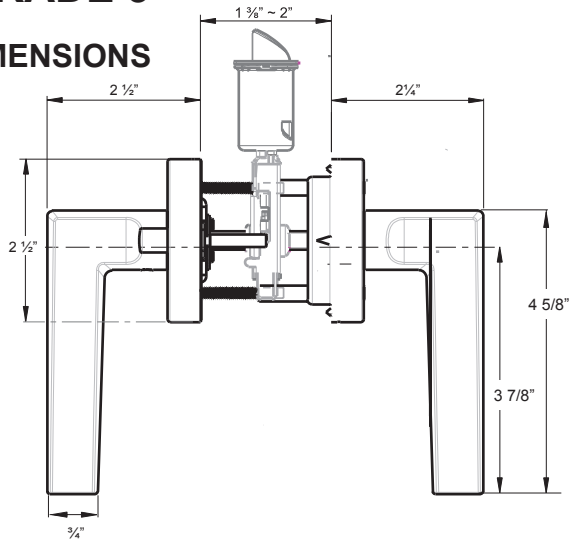

VIDA GRADE 3

DIMENSIONS

**VIDA
Round
Backplate**

**VIDA
Square
Backplate**

STANDARD SPECIFICATIONS

Door Prep	Cross bore: 2-1/8" Edge bore: 1" Latch face: 1" x 2-1/4"	Latches	Passage/Privacy: 2-3/8" & 2-3/4" 6-way adjustable (9046R) Faceplate: 1" x 2-1/4" round corner Bolt: 1/2" throw
Backset	Fits 2-3/8" and 2-3/4"	Strikes	1-3/4" x 2-1/4" full lip round corner (9103)
Door Thickness	1-3/8" ~ 1-3/4" door standard	Wood Screws	Combination screws that suit both wood or metal door mounting
Door Handing	Non-Handed. Square Privacy Function Requires Handing.	Product Features	All Privacy functions are Panic Proof

Model	Function	WT/LB	CTN QTY		US15 Satin Nickel	US26 Polished Chrome	US12P Tuscany Bronze
501-VI Round	Passage	23 Lbs	10 Pcs	Item No.	351511	351516	351517
502-VI Round	Privacy	24 Lbs	10 Pcs	Item No.	351521	351526	351527
515-VI Round	Dummy	24 Lbs	20 Pcs	Item No.	351551	351556	351557
501-VI Square	Passage	23 Lbs	10 Pcs	Item No.	353511	353516	353517
502-VI Square	Privacy	24 Lbs	10 Pcs	Item No.	353521	353526	353527
515-VI Square	Dummy	24 Lbs	20 Pcs	Item No.	353551	353556	353557