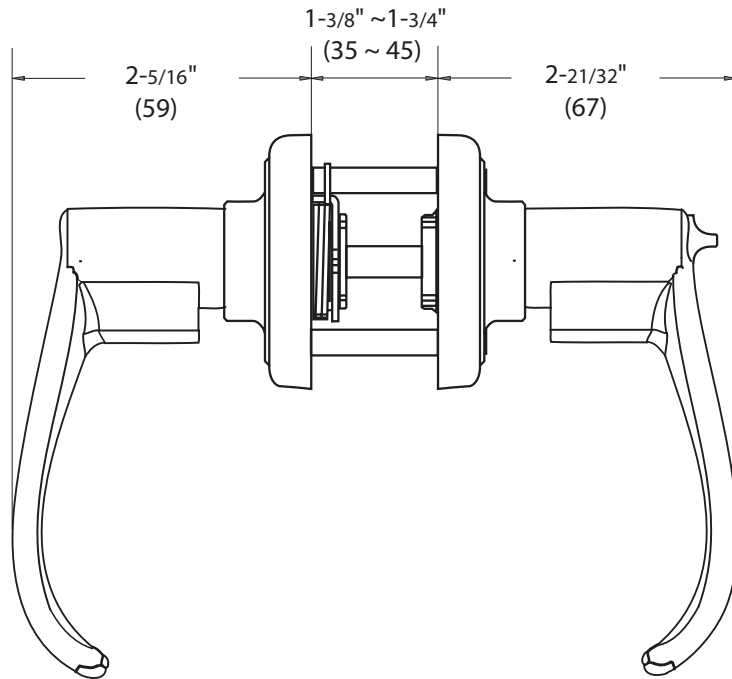

## DIMENSIONS

 LISTED Available

DELANEY®

## STANDARD SPECIFICATIONS

<b>Door Prep</b>	Cross bore: 2-1/8" Edge bore: 1" Latch face: 1" x 2-1/4"
<b>Backset</b>	Fits 2-3/8" and 2-3/4", UL Available
<b>Door Thickness</b>	1-3/8" ~ 1-3/4" door standard
<b>Cylinder</b>	KW1 5-pin <b>standard</b> (Solid Brass) SC1 5-Pin optional. Entries packed KA5
<b>Latches</b> <i>(6-Way Available)</i>	Entrance: 2-3/8" & 2-3/4" adjustable (9045R) Passage/Privacy: 2-3/8" & 2-3/4" adj. (9074) Faceplate: 1" x 2-1/4" round corner Bolt: 1/2" throw
<b>Strikes</b>	1-3/4" x 2-1/4" full lip round corner (9103)
<b>Wood Screws</b>	Combination screws that suit both wood or metal door mounting
<b>Door Handing</b>	Reversible

Model	Function	WT/ CTN	CTN QTY	US15 Satin Nickel		US12P Tuscany Bronze	
				Item No.		Item No.	
500T - KY	Entrance	26 Lbs	20 Pcs	Item No.	D20420		D20427
500T - KY	Push Button Entrance (Panic Proof)	26 Lbs	20 Pcs	Item No.	D20420P		D20427P
501T - KY	Passage	23 Lbs	20 Pcs	Item No.	D24420		D24427
502T - KY	Privacy	24 Lbs	20 Pcs	Item No.	D22420		D22427
502T - KY	Push Button Privacy (Panic Proof)	24 Lbs	20 Pcs	Item No.	D22420P		D22427P
515 - KY	Dummy	15 Lbs	20 Pcs	Item No.	D25420		D25427