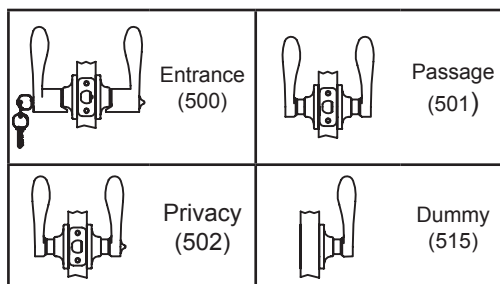

FUNCTIONS

DELANEY®

Copyright © THE DELANEY CO. All rights reserved.