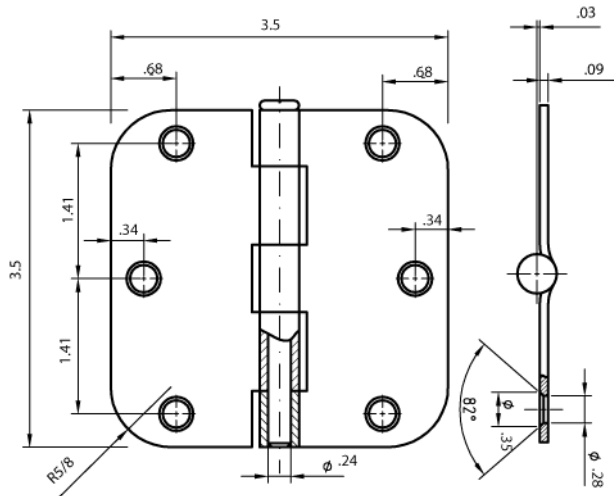

3 1/2" X 3 1/2"

BULK RESIDENTIAL HINGES

SPECIFICATIONS

- #9 X 3/4" wood screws supplied
- #9 x 1" wood screws optional
- #9 x 2" wood screws additional
- Gauge 0.087" Steel
- Bulk packaged 50 pair / CTN, 45 lbs.
- Priced and sold by the pair (2 Hinges)

4" X 4"

BULK RESIDENTIAL HINGES

SPECIFICATIONS

- #9 X 1" wood screws supplied
- #9 x 3/4" wood screws optional
- #9 x 2" wood screws additional
- Gauge 0.087" Steel
- Bulk packaged 50 pair / CTN, 50 lbs
- Priced and sold by the pair (2 Hinges)