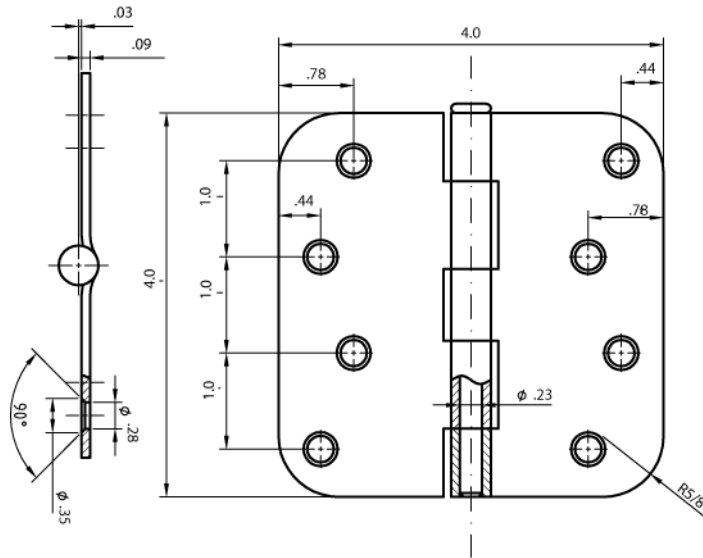

3 1/2" X 3 1/2"

BULK RESIDENTIAL HINGES

SPECIFICATIONS

- #9 X 3/4" wood screws supplied
- #9 x 1" wood screws optional
- #9 x 2" wood screws additional
- Gauge 0.087" Steel
- Bulk packaged 50 pair / CTN, 45 lbs.
- Priced and sold by the pair (2 Hinges)

4" X 4"

BULK RESIDENTIAL HINGES

SPECIFICATIONS

- #9 X 1" wood screws supplied
- #9 x 3/4" wood screws optional
- #9 x 2" wood screws additional
- Gauge 0.087" Steel
- Bulk packaged 50 pair / CTN, 50 lbs
- Priced and sold by the pair (2 Hinges)