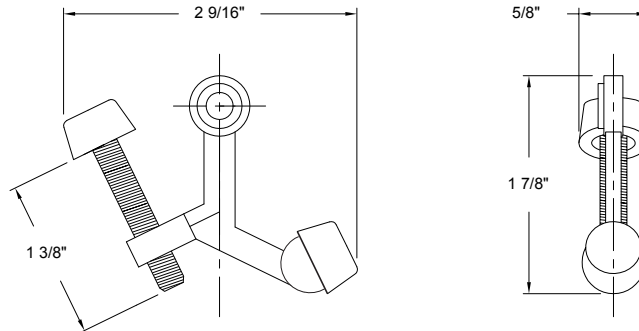

HEAVY DUTY HINGE PIN DOOR STOP

Base Metal: Zinc

	Description	Finish	Item No.	CTN QTY	WT/CTN
	H.D. Hinge Pin Door Stop	US3	402300	50	3.5 Lbs
	H.D. Hinge Pin Door Stop	US26	402500	50	3.5 Lbs
	H.D. Hinge Pin Door Stop w/ Black Tips	US15A	402600	50	3.5 Lbs
	H.D. Hinge Pin Door Stop	US15	402601	50	3.5 Lbs
	H.D. Hinge Pin Door Stop w/ Black Tips	US10B	402310	50	3.5 Lbs
	H.D. Hinge Pin Door Stop w/ Black Tips	Black	402602	50	3.5 Lbs