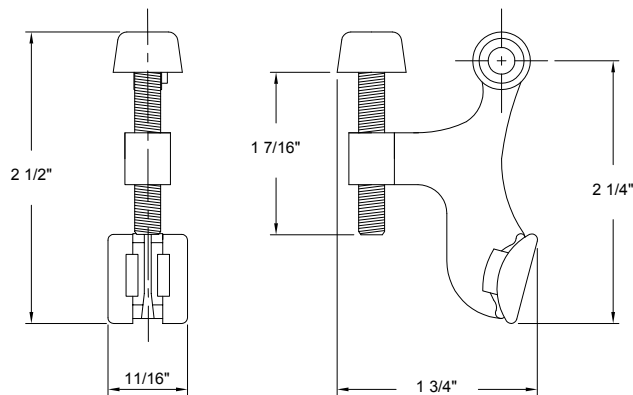

HALF LEAF HINGE PIN DOOR STOP

Base Metal: Zinc

	Description	Finish	Item No.	CTN QTY	WT/CTN
	Half Leaf Hinge Pin Door Stop	US15	402452	100	13 Lbs
	Half Leaf Hinge Pin Door Stop w/ Black Tips	US10B	402459	100	13 Lbs

DELANEY®

Copyright © DELANEY HARDWARE. All rights reserved.