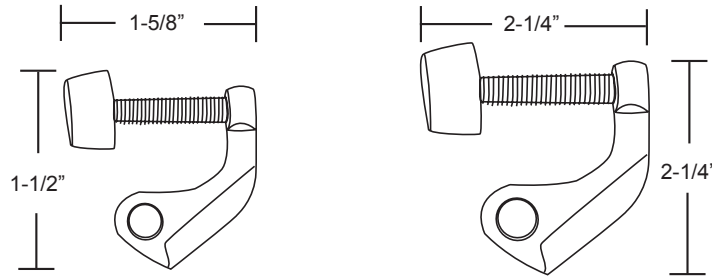

DOOR SAVER HINGE PIN DOOR STOP

DOOR SAVER

Base Metal: Zinc

Description	Finish	Item No.	CTN QTY	WT/CTN	
	Door Saver Hinge Pin Door Stop	US3	402200	100	8 Lbs
	Door Saver Hinge Pin Door Stop	US5	402201	100	8 Lbs
	Door Saver Hinge Pin Door Stop	US26	402202	100	8 Lbs
	Door Saver Hinge Pin Door Stop	US15A	402203	100	8 Lbs
	Door Saver Hinge Pin Door Stop	US15	402204	100	8 Lbs
	Door Saver Hinge Pin Door Stop	US10B	402199	100	8 Lbs
	Door Saver Hinge Pin Door Stop	White	402198	100	8 Lbs
	Door Saver Hinge Pin Door Stop	Black	402196	100	8 Lbs
	Commercial Door Saver	US3	401220	100	10 Lbs
	Commercial Door Saver	US26	401202	100	10 Lbs
Commercial Door Saver	US15	401204	100	10 Lbs	
Commercial Door Saver	US10B	401199	100	10 Lbs