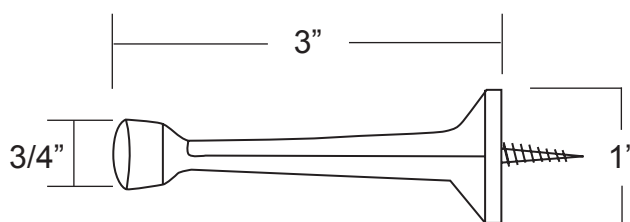

HD RIGID DOOR STOP

Base Metal: Zinc

	Description	Finish	Item No.	CTN QTY	WT/ CTN
	H.D. Rigid Door Stop 3"	US3	402150	100	12 Lbs
	H.D. Rigid Door Stop 3"	US26	402170	100	12 Lbs
	H.D. Rigid Door Stop 3" w/ Black Tips	US15A	402185	100	12 Lbs
	H.D. Rigid Door Stop 3"	US15	402190	100	12 Lbs
	H.D. Rigid Door Stop 3" w/ Black Tips	US10B	402175	100	12 Lbs
	H.D. Rigid Door Stop 3" w/ Black Tips	Black	402195	100	12 Lbs

DELANEY®

Copyright © DELANEY HARDWARE. All rights reserved.