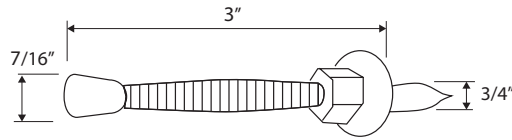

SPRING DOOR STOP

Base Metal: Zinc

Description	Finish	Item No.	CTN QTY	WT/CTN
Spring Door Stop 3" Spring Door Stop 3"	US15	402102	300	9 Lbs
	US10B	402100	300	9 Lbs