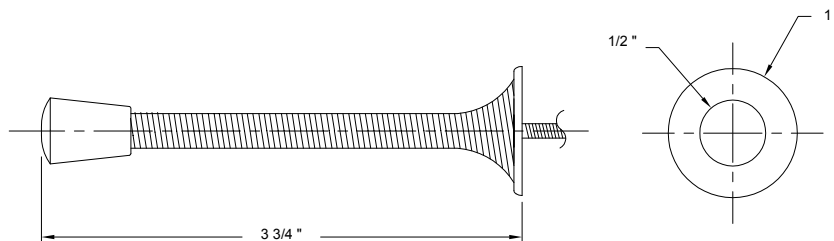

3-3/4" SPRING DOOR STOP

Base Metal: Zinc

Description	Finish	Item No.	CTN QTY	WT/CTN
Spring Door Stop 3 3/4" Spring Door Stop 3 3/4" w/ Black Tips Spring Door Stop 3 3/4" w/ Black Tips	US15	402118	300	19 Lbs
	US15A	402113	300	19 Lbs
	US10B	402108	300	19 Lbs

DELANEY

Copyright © DELANEY HARDWARE. All rights reserved.