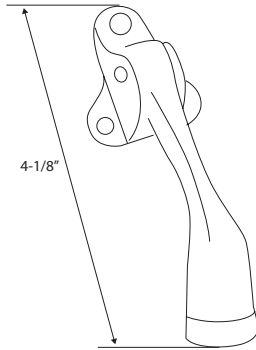

DROP DOWN DOOR HOLDER

Base Metal: Zinc

Description	Finish	Item No.	CTN QTY	WT/ CTN
Drop Down Door Holder	US26D	402806	15	12 Lbs