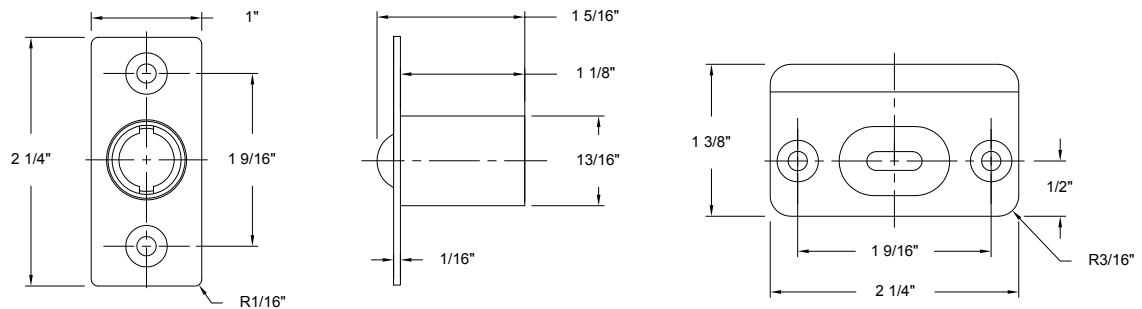

DRIVE-IN BALL CATCH

Base Metal: Zinc

	Description	Finish	Item No.	CTN QTY	WT/ CTN
	Drive-In Ball Catch 2 1/4" x 1"	US3	420103	50	8 Lbs
	Drive-In Ball Catch 2 1/4" x 1"	US26	420107	50	8 Lbs
	Drive-In Ball Catch 2 1/4" x 1"	US15	420109	50	8 Lbs
	Drive-In Ball Catch 2 1/4" x 1"	US10B	420110	50	8 Lbs
	Strike Plate Only for Ball Catch	US3	480303	100	10 Lbs
	Strike Plate Only for Ball Catch	US26	480306	100	10 Lbs
	Strike Plate Only for Ball Catch	US15	480315	100	10 Lbs
	Strike Plate Only for Ball Catch	US10B	480300	100	10 Lbs

MORTISE BALL CATCH

Base Metal: Zinc

	Description	Finish	Item No.	CTN QTY	WT/ CTN
	Mortise Ball Catch 2 1/4" x 1"	US3	420100	50	8 Lbs
	Mortise Ball Catch 2 1/4" x 1"	US15	420400	50	8 Lbs
	Mortise Ball Catch 2 1/4" x 1"	US10B	420401	50	8 Lbs