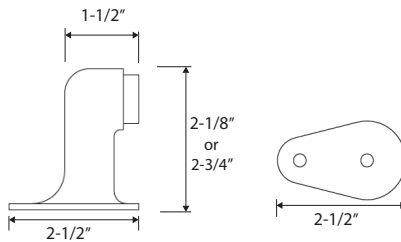

BRASS GOOSE NECK DOOR STOP

Base Metal: Brass

Description	Finish	Item No.	CTN QTY	WT/ CTN
Gooseneck Door Stop 2-1/8" Gooseneck Door Stop 2-1/8"	US26D	401187	4	3 Lbs
	US10B	401180	4	3 Lbs
Gooseneck Door Stop 2 3/4" Gooseneck Door Stop 2 3/4"	US26D	401340	4	3 Lbs
	US10B	401347	4	3 Lbs

DELANEY

Copyright © DELANEY HARDWARE. All rights reserved.