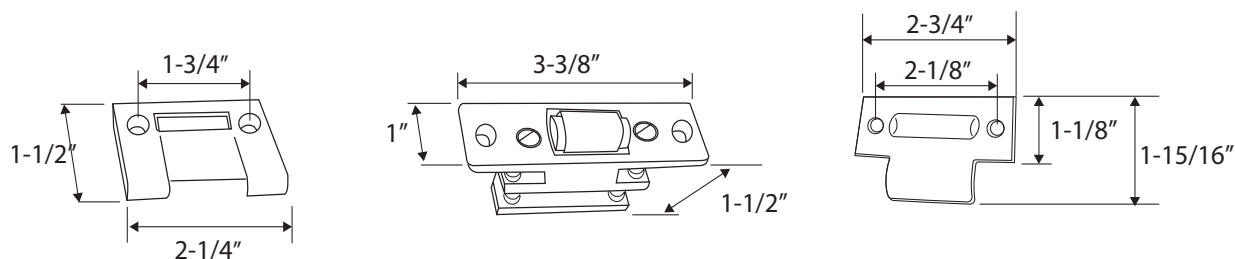

HEAVY DUTY BRASS JUMBO ROLLER CATCH

Base Metal: Brass

	Description	Finish	Item No.	CTN QTY	WT/ CTN
	Heavy Duty Jumbo Roller Catch	US26D	420706	15	8 Lbs
	Heavy Duty Jumbo Roller Catch	US10B	420710	15	8 Lbs