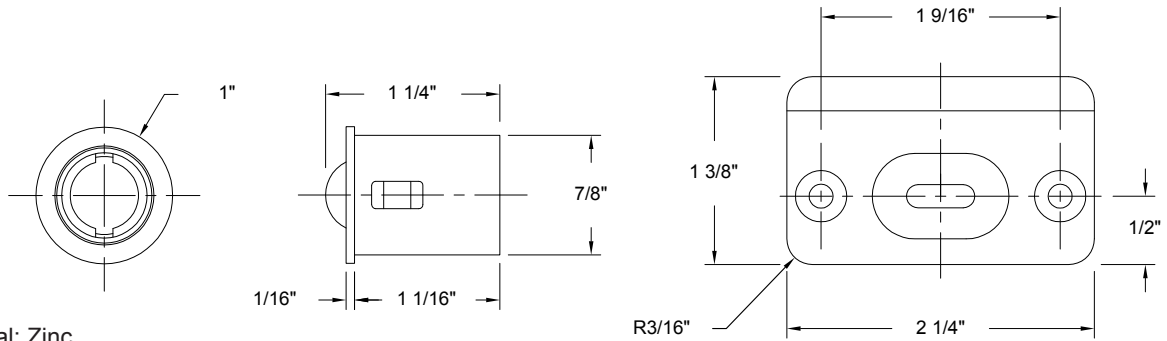

DRIVE-IN BALL CATCH

Base Metal: Zinc

	Description	Finish	Item No.	CTN QTY	WT/ CTN
	Drive-In Ball Catch 2 1/4" x 1"	US3	420103	50	8 Lbs
	Drive-In Ball Catch 2 1/4" x 1"	US26	420107	50	8 Lbs
	Drive-In Ball Catch 2 1/4" x 1"	US15	420109	50	8 Lbs
	Drive-In Ball Catch 2 1/4" x 1"	US10B	420110	50	8 Lbs
	Strike Plate Only for Ball Catch	US3	480303	100	10 Lbs
	Strike Plate Only for Ball Catch	US26	480306	100	10 Lbs
	Strike Plate Only for Ball Catch	US15	480315	100	10 Lbs
	Strike Plate Only for Ball Catch	US10B	480300	100	10 Lbs

MORTISE BALL CATCH

Base Metal: Zinc

	Description	Finish	Item No.	CTN QTY	WT/ CTN
	Mortise Ball Catch 2 1/4" x 1"	US3	420100	50	8 Lbs
	Mortise Ball Catch 2 1/4" x 1"	US15	420400	50	8 Lbs
	Mortise Ball Catch 2 1/4" x 1"	US10B	420401	50	8 Lbs