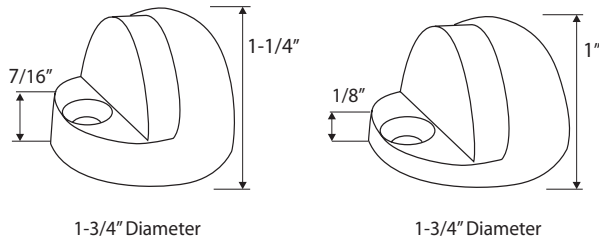

DELANEY

Copyright © DELANEY HARDWARE. All rights reserved.

DOMESTOP

Base Metal: Zinc

Description	Finish	Item No.	CTN QTY	WT/ CTN
 Dome Stop Low Profile Dome Stop Low Profile	US26D	412614	25	10 Lbs
	US10B	412615	25	10 Lbs
 Dome Stop High Profile Dome Stop High Profile	US26D	402604	25	12 Lbs
	US10B	402605	25	12 Lbs