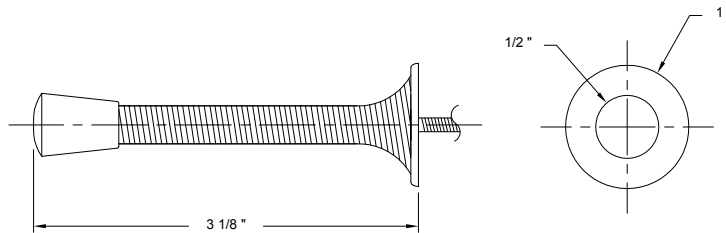

JUMBO SPRING DOOR STOP

Base Metal: Zinc

Description	Finish	Item No.	CTN QTY	WT/CTN
Jumbo Spring Door Stop 3" Jumbo Spring Door Stop 3" Jumbo Spring Door Stop 3" Jumbo Spring Door Stop 3" Jumbo Spring Door Stop 3" w/ Black Tips Jumbo Spring Door Stop 3" w/ Black Tips Jumbo Spring Door Stop 3" w/ Black Tips	US3	402511	300	18 Lbs
	US5	402519	300	18 Lbs
	US26	402516	300	18 Lbs
	US15	402518	300	18 Lbs
	US15A	402517	300	18 Lbs
	US10B	402510	300	18 Lbs
	Black	402514	300	18 Lbs