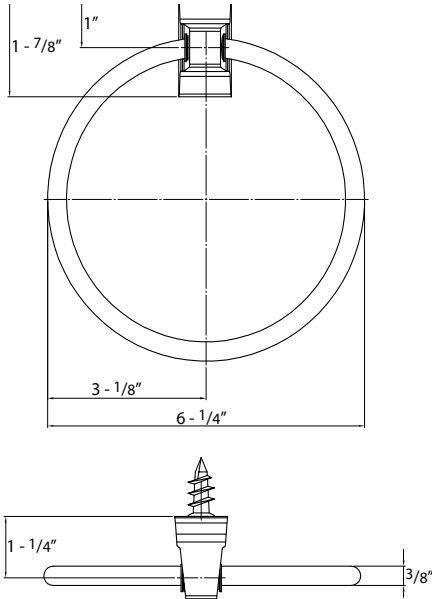

**200 SERIES  
BATHROOM ACCESSORIES**

**Double Robe Hook**

**Towel Bar Set**

**Paper Holder**

**Towel Ring**

DESCRIPTION	MODEL #	WT/LB	CTN QTY	US26 Polished Chrome	
Paper Holder (White Plastic Roller)	01	25 Lbs	50 Pcs	Item No.	501001B
Double Robe Hook	12	17 Lbs	50 Pcs	Item No.	501012
Towel Ring	22	11 Lbs	50 Pcs	Item No.	501022
18" Towel Bar Set	18	23 Lbs	50 Pcs	Item No.	501018K
24" Towel Bar Set	24	26 Lbs	50 Pcs	Item No.	501024K
Towel Bar Post Only	00	15 Lbs	50 Pcs	Item No.	501100
3/4" x 18" Towel Bar Only	118	11 Lbs	50 Pcs	Item No.	582118
3/4" x 24" Towel Bar Only	124	12 Lbs	50 Pcs	Item No.	582124
3/4" x 30" Towel Bar Only	130	12 Lbs	50 Pcs	Item No.	582130

Bulk Packaged.

**DELANEY®**

Copyright © DELANEY HARDWARE. All rights reserved.

**SPECIFICATION DRAWINGS**

Towel Ring

Paper Holder

Towel Bar Set

Double Robe Hook