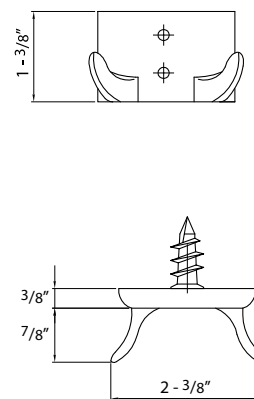

**200 SERIES  
BATHROOM ACCESSORIES**

**Double Robe Hook**

**Towel Bar Set**

**Paper Holder**

**Towel Ring**

DESCRIPTION	MODEL #	WT/LB	CTN QTY	US26 Polished Chrome	
Paper Holder (White Plastic Roller)	01	25 Lbs	50 Pcs	Item No.	501001B
Double Robe Hook	12	17 Lbs	50 Pcs	Item No.	501012
Towel Ring	22	11 Lbs	50 Pcs	Item No.	501022
18" Towel Bar Set	18	23 Lbs	50 Pcs	Item No.	501018K
24" Towel Bar Set	24	26 Lbs	50 Pcs	Item No.	501024K
Towel Bar Post Only	00	15 Lbs	50 Pcs	Item No.	501100
3/4" x 18" Towel Bar Only	118	11 Lbs	50 Pcs	Item No.	582118
3/4" x 24" Towel Bar Only	124	12 Lbs	50 Pcs	Item No.	582124
3/4" x 30" Towel Bar Only	130	12 Lbs	50 Pcs	Item No.	582130

Bulk Packaged.

**DELANEY®**

Copyright © DELANEY HARDWARE. All rights reserved.

**SPECIFICATION DRAWINGS**

Towel Ring

Paper Holder

Towel Bar Set

Double Robe Hook