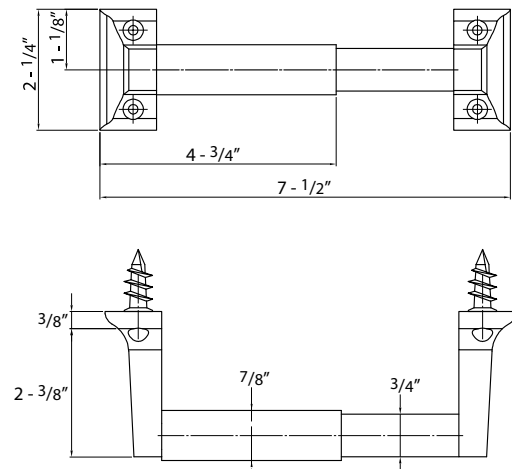

**200 SERIES  
BATHROOM ACCESSORIES**

**Double Robe Hook**

**Towel Bar Set**

**Paper Holder**

**Towel Ring**

DESCRIPTION	MODEL #	WT/LB	CTN QTY	US26 Polished Chrome	
Paper Holder (White Plastic Roller)	01	25 Lbs	50 Pcs	Item No.	501001B
Double Robe Hook	12	17 Lbs	50 Pcs	Item No.	501012
Towel Ring	22	11 Lbs	50 Pcs	Item No.	501022
18" Towel Bar Set	18	23 Lbs	50 Pcs	Item No.	501018K
24" Towel Bar Set	24	26 Lbs	50 Pcs	Item No.	501024K
Towel Bar Post Only	00	15 Lbs	50 Pcs	Item No.	501100
3/4" x 18" Towel Bar Only	118	11 Lbs	50 Pcs	Item No.	582118
3/4" x 24" Towel Bar Only	124	12 Lbs	50 Pcs	Item No.	582124
3/4" x 30" Towel Bar Only	130	12 Lbs	50 Pcs	Item No.	582130

Bulk Packaged.

**DELANEY®**

Copyright © DELANEY HARDWARE. All rights reserved.

**SPECIFICATION DRAWINGS**

Towel Ring

Paper Holder

Towel Bar Set

Double Robe Hook