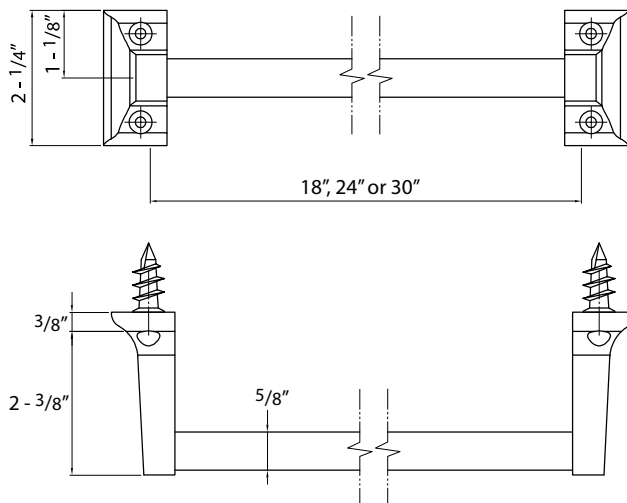

Towel Bar Set