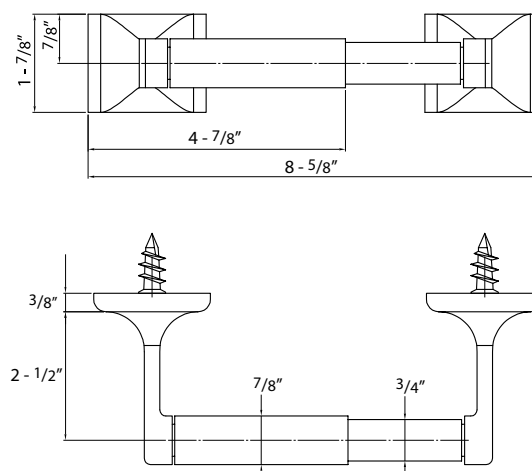

Paper Holder