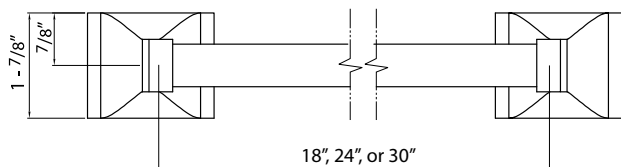

# 300 SERIES BATHROOM ACCESSORIES

**DELANEY®**

DESCRIPTION	MODEL #	WT/LB	CTN QTY		US26 Polished Chrome	US15 Satin Nickel	US12P Tuscany Bronze
Paper Holder (White Plastic Roller)	01	29 Lbs	50 Pcs	Item No.	502001B	502801B	—
Paper Holder (Metallic Plastic Roller)	02	29 Lbs	50 Pcs	Item No.	502002B	502802B	502702B
Double Robe Hook	12	18 Lbs	50 Pcs	Item No.	502012B	502812B	—
Towel Ring	22	12 Lbs	50 Pcs	Item No.	502022B	502822B	502722B
18" Towel Bar Set (Square)	185	32 Lbs	50 Pcs	Item No.	572018BK	572818BK	—
24" Towel Bar Set (Square)	245	36 Lbs	50 Pcs	Item No.	572024BK	572824BK	—
Towel Bar Post Only (Square)	005	25 Lbs	50 Pcs	Item No.	502100B	502800B	—
3/4" x 18" Towel Bar Only (Square)	118	8 Lbs	50 Pcs	Item No.	582118	580118	—
3/4" x 24" Towel Bar Only (Square)	124	11 Lbs	50 Pcs	Item No.	582124	580124	—
3/4" x 30" Towel Bar Only (Square)	130	22 Lbs	50 Pcs	Item No.	582130	580130	—
18" Towel Bar Set (Round)	18R	32 Lbs	50 Pcs	Item No.	572018RK	572818RK	572718RK
24" Towel Bar Set (Round)	24R	36 Lbs	50 Pcs	Item No.	572024RK	572824RK	572724RK
Towel Bar Post Only (Round)	00R	25 Lbs	50 Pcs	Item No.	502100R	502800R	502700R
3/4" x 18" Towel Bar Only (Round)	018	8 Lbs	50 Pcs	Item No.	540186	540188	540182
3/4" x 24" Towel Bar Only (Round)	024	8 Lbs	50 Pcs	Item No.	540246	540248	540242

Bulk Packaged.

**DELANEY®**

Copyright © DELANEY HARDWARE. All rights reserved.

**SPECIFICATION DRAWINGS**

Towel Ring

Paper Holder

Towel Bar Set

Double Robe Hook