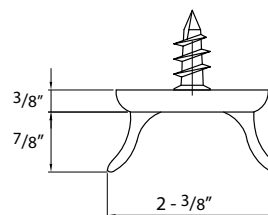

# 300 SERIES BATHROOM ACCESSORIES

**DELANEY®**

DESCRIPTION	MODEL #	WT/LB	CTN QTY		US26 Polished Chrome	US15 Satin Nickel	US12P Tuscany Bronze
Paper Holder (White Plastic Roller)	01	29 Lbs	50 Pcs	Item No.	502001B	502801B	—
Paper Holder (Metallic Plastic Roller)	02	29 Lbs	50 Pcs	Item No.	502002B	502802B	502702B
Double Robe Hook	12	18 Lbs	50 Pcs	Item No.	502012B	502812B	—
Towel Ring	22	12 Lbs	50 Pcs	Item No.	502022B	502822B	502722B
18" Towel Bar Set (Square)	185	32 Lbs	50 Pcs	Item No.	572018BK	572818BK	—
24" Towel Bar Set (Square)	245	36 Lbs	50 Pcs	Item No.	572024BK	572824BK	—
Towel Bar Post Only (Square)	005	25 Lbs	50 Pcs	Item No.	502100B	502800B	—
3/4" x 18" Towel Bar Only (Square)	118	8 Lbs	50 Pcs	Item No.	582118	580118	—
3/4" x 24" Towel Bar Only (Square)	124	11 Lbs	50 Pcs	Item No.	582124	580124	—
3/4" x 30" Towel Bar Only (Square)	130	22 Lbs	50 Pcs	Item No.	582130	580130	—
18" Towel Bar Set (Round)	18R	32 Lbs	50 Pcs	Item No.	572018RK	572818RK	572718RK
24" Towel Bar Set (Round)	24R	36 Lbs	50 Pcs	Item No.	572024RK	572824RK	572724RK
Towel Bar Post Only (Round)	00R	25 Lbs	50 Pcs	Item No.	502100R	502800R	502700R
3/4" x 18" Towel Bar Only (Round)	018	8 Lbs	50 Pcs	Item No.	540186	540188	540182
3/4" x 24" Towel Bar Only (Round)	024	8 Lbs	50 Pcs	Item No.	540246	540248	540242

Bulk Packaged.

**DELANEY®**

Copyright © DELANEY HARDWARE. All rights reserved.

**SPECIFICATION DRAWINGS**

Towel Ring

Paper Holder

Towel Bar Set

Double Robe Hook