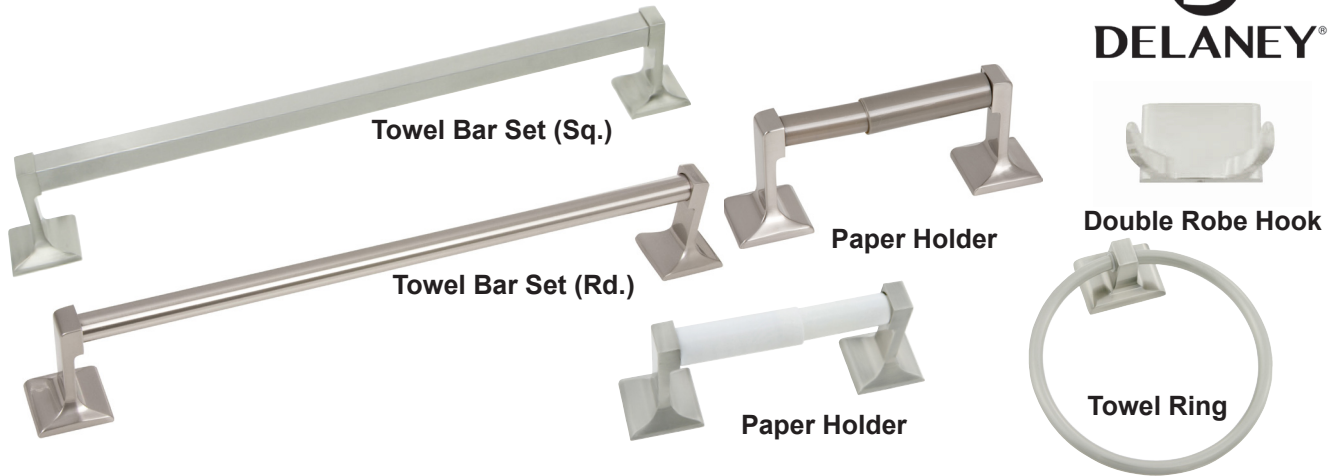

# 300 SERIES BATHROOM ACCESSORIES

**DELANEY®**

DESCRIPTION	MODEL #	WT/LB	CTN QTY		US26 Polished Chrome	US15 Satin Nickel	US12P Tuscany Bronze
Paper Holder (White Plastic Roller)	01	29 Lbs	50 Pcs	Item No.	502001B	502801B	—
Paper Holder (Metallic Plastic Roller)	02	29 Lbs	50 Pcs	Item No.	502002B	502802B	502702B
Double Robe Hook	12	18 Lbs	50 Pcs	Item No.	502012B	502812B	—
Towel Ring	22	12 Lbs	50 Pcs	Item No.	502022B	502822B	502722B
18" Towel Bar Set (Square)	185	32 Lbs	50 Pcs	Item No.	572018BK	572818BK	—
24" Towel Bar Set (Square)	245	36 Lbs	50 Pcs	Item No.	572024BK	572824BK	—
Towel Bar Post Only (Square)	005	25 Lbs	50 Pcs	Item No.	502100B	502800B	—
3/4" x 18" Towel Bar Only (Square)	118	8 Lbs	50 Pcs	Item No.	582118	580118	—
3/4" x 24" Towel Bar Only (Square)	124	11 Lbs	50 Pcs	Item No.	582124	580124	—
3/4" x 30" Towel Bar Only (Square)	130	22 Lbs	50 Pcs	Item No.	582130	580130	—
18" Towel Bar Set (Round)	18R	32 Lbs	50 Pcs	Item No.	572018RK	572818RK	572718RK
24" Towel Bar Set (Round)	24R	36 Lbs	50 Pcs	Item No.	572024RK	572824RK	572724RK
Towel Bar Post Only (Round)	00R	25 Lbs	50 Pcs	Item No.	502100R	502800R	502700R
3/4" x 18" Towel Bar Only (Round)	018	8 Lbs	50 Pcs	Item No.	540186	540188	540182
3/4" x 24" Towel Bar Only (Round)	024	8 Lbs	50 Pcs	Item No.	540246	540248	540242

Bulk Packaged.

**DELANEY®**

Copyright © DELANEY HARDWARE. All rights reserved.

**SPECIFICATION DRAWINGS**

Towel Ring

Paper Holder

Towel Bar Set

Double Robe Hook