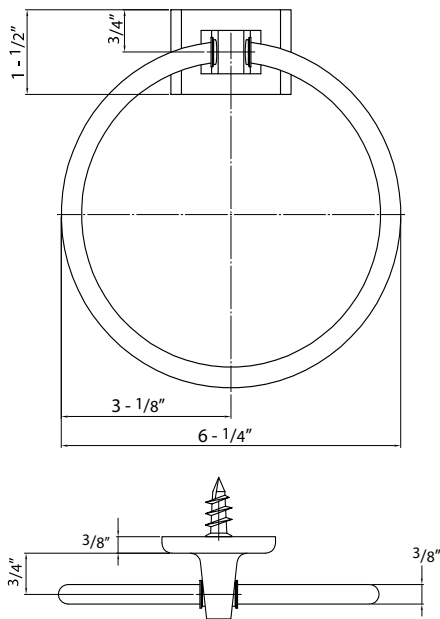

# 300 SERIES BATHROOM ACCESSORIES

**DELANEY®**

DESCRIPTION	MODEL #	WT/LB	CTN QTY		US26 Polished Chrome	US15 Satin Nickel	US12P Tuscany Bronze
Paper Holder (White Plastic Roller)	01	29 Lbs	50 Pcs	Item No.	502001B	502801B	—
Paper Holder (Metallic Plastic Roller)	02	29 Lbs	50 Pcs	Item No.	502002B	502802B	502702B
Double Robe Hook	12	18 Lbs	50 Pcs	Item No.	502012B	502812B	—
Towel Ring	22	12 Lbs	50 Pcs	Item No.	502022B	502822B	502722B
18" Towel Bar Set (Square)	185	32 Lbs	50 Pcs	Item No.	572018BK	572818BK	—
24" Towel Bar Set (Square)	245	36 Lbs	50 Pcs	Item No.	572024BK	572824BK	—
Towel Bar Post Only (Square)	005	25 Lbs	50 Pcs	Item No.	502100B	502800B	—
3/4" x 18" Towel Bar Only (Square)	118	8 Lbs	50 Pcs	Item No.	582118	580118	—
3/4" x 24" Towel Bar Only (Square)	124	11 Lbs	50 Pcs	Item No.	582124	580124	—
3/4" x 30" Towel Bar Only (Square)	130	22 Lbs	50 Pcs	Item No.	582130	580130	—
18" Towel Bar Set (Round)	18R	32 Lbs	50 Pcs	Item No.	572018RK	572818RK	572718RK
24" Towel Bar Set (Round)	24R	36 Lbs	50 Pcs	Item No.	572024RK	572824RK	572724RK
Towel Bar Post Only (Round)	00R	25 Lbs	50 Pcs	Item No.	502100R	502800R	502700R
3/4" x 18" Towel Bar Only (Round)	018	8 Lbs	50 Pcs	Item No.	540186	540188	540182
3/4" x 24" Towel Bar Only (Round)	024	8 Lbs	50 Pcs	Item No.	540246	540248	540242

Bulk Packaged.

**DELANEY®**

Copyright © DELANEY HARDWARE. All rights reserved.

**SPECIFICATION DRAWINGS**

Towel Ring

Paper Holder

Towel Bar Set

Double Robe Hook