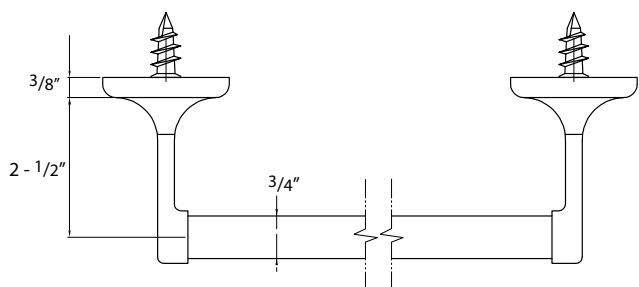

Base Metal: Zinc

DELANEY®

Copyright © DELANEY HARDWARE. All rights reserved.