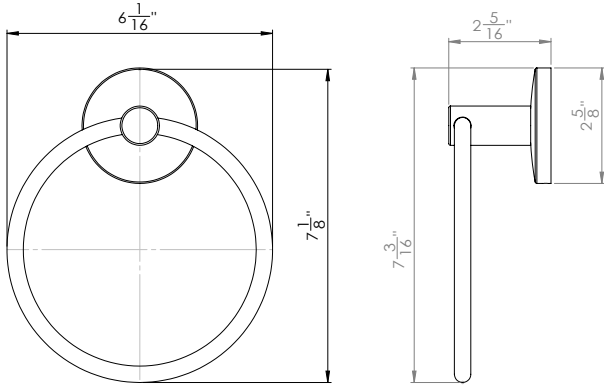

**900 SERIES  
ROUND CONTEMPORARY  
BATHROOM ACCESSORIES**

**Towel Ring**

**Euro Paper Holder**

**Paper Holder**

**Towel Bar Set**

**Single Robe Hook**

DESCRIPTION	MODEL #	WT/ LB	CTN QTY	US26			
				Polished Chrome	US15 Satin Nickel	US12P Tuscany Bronze	
Paper Holder (Metallic Plastic Roller)	000	48 Lbs	50 Pcs	Item No.	598006	598008	598002
Euro Paper Holder	010	40 Lbs	50 Pcs	Item No.	598106	598108	598102
Towel Ring	050	37 Lbs	50 Pcs	Item No.	598506	598508	598502
Single Robe Hook	060	20 Lbs	50 Pcs	Item No.	598606	598608	598602
26" Towel Bar Set	124	64 Lbs	50 Pcs	Item No.	598246K	598248K	598242K
34" Towel Bar Set	200	42 Lbs	50 Pcs	Item No.	598306K	598308K	598302K

Bulk Packaged.

**DELANEY®**

Copyright © DELANEY HARDWARE. All rights reserved.

**900 SERIES  
BATHROOM ACCESSORIES**

**SPECIFICATION DRAWINGS**

Towel Ring

Euro Paper Holder

Paper Holder