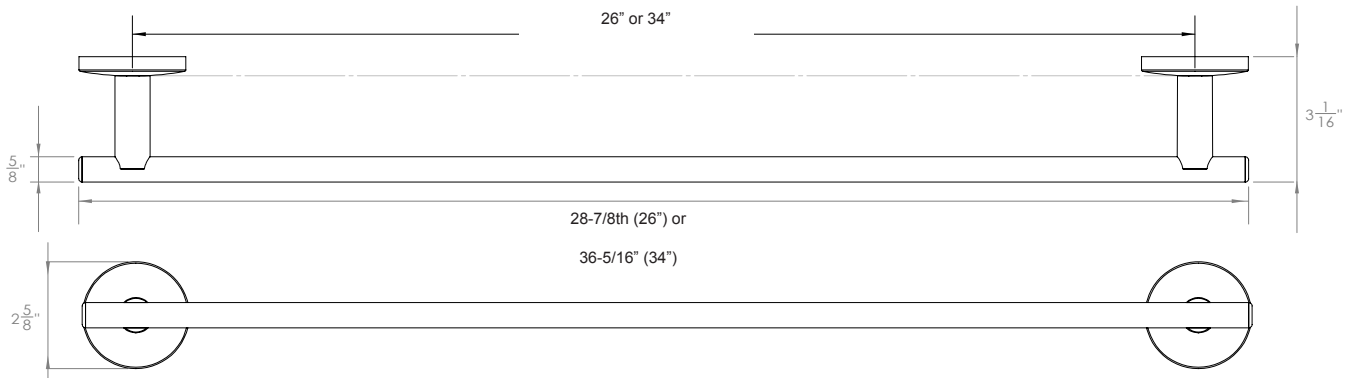

**900 SERIES  
ROUND CONTEMPORARY  
BATHROOM ACCESSORIES**

**Towel Ring**

**Euro Paper Holder**

**Paper Holder**

**Towel Bar Set**

**Single Robe Hook**

DESCRIPTION	MODEL #	WT/ LB	CTN QTY	US26			
				Polished Chrome	US15 Satin Nickel	US12P Tuscany Bronze	
Paper Holder (Metallic Plastic Roller)	000	48 Lbs	50 Pcs	Item No.	598006	598008	598002
Euro Paper Holder	010	40 Lbs	50 Pcs	Item No.	598106	598108	598102
Towel Ring	050	37 Lbs	50 Pcs	Item No.	598506	598508	598502
Single Robe Hook	060	20 Lbs	50 Pcs	Item No.	598606	598608	598602
26" Towel Bar Set	124	64 Lbs	50 Pcs	Item No.	598246K	598248K	598242K
34" Towel Bar Set	200	42 Lbs	50 Pcs	Item No.	598306K	598308K	598302K

Bulk Packaged.

**DELANEY®**

Copyright © DELANEY HARDWARE. All rights reserved.

**900 SERIES  
BATHROOM ACCESSORIES**

**SPECIFICATION DRAWINGS**

Towel Ring

Euro Paper Holder

Paper Holder

Single Robe Hook

Towel Bar Set

**Base Metal: Zinc**

**DELANEY®**

Copyright © DELANEY HARDWARE. All rights reserved.