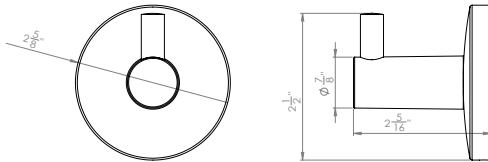

Single Robe Hook