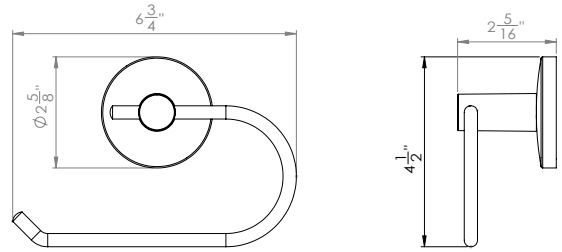

**900 SERIES  
ROUND CONTEMPORARY  
BATHROOM ACCESSORIES**

**Towel Ring**

**Euro Paper Holder**

**Paper Holder**

**Towel Bar Set**

**Single Robe Hook**

DESCRIPTION	MODEL #	WT/ LB	CTN QTY	US26			
				Polished Chrome	US15 Satin Nickel	US12P Tuscany Bronze	
Paper Holder (Metallic Plastic Roller)	000	48 Lbs	50 Pcs	Item No.	598006	598008	598002
Euro Paper Holder	010	40 Lbs	50 Pcs	Item No.	598106	598108	598102
Towel Ring	050	37 Lbs	50 Pcs	Item No.	598506	598508	598502
Single Robe Hook	060	20 Lbs	50 Pcs	Item No.	598606	598608	598602
26" Towel Bar Set	124	64 Lbs	50 Pcs	Item No.	598246K	598248K	598242K
34" Towel Bar Set	200	42 Lbs	50 Pcs	Item No.	598306K	598308K	598302K

Bulk Packaged.

**DELANEY®**

Copyright © DELANEY HARDWARE. All rights reserved.

**900 SERIES  
BATHROOM ACCESSORIES**

**SPECIFICATION DRAWINGS**

Towel Ring

Euro Paper Holder

Paper Holder