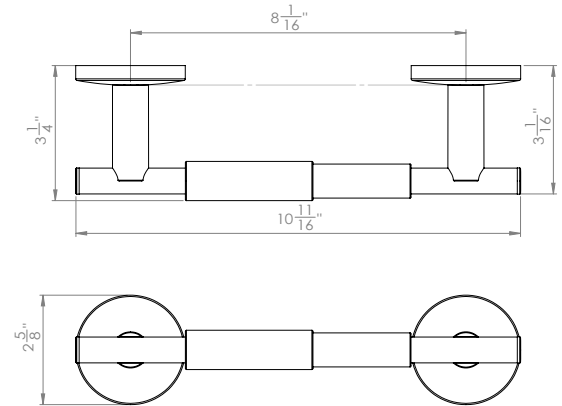

**900 SERIES  
ROUND CONTEMPORARY  
BATHROOM ACCESSORIES**

**Towel Ring**

**Euro Paper Holder**

**Paper Holder**

**Towel Bar Set**

**Single Robe Hook**

DESCRIPTION	MODEL #	WT/ LB	CTN QTY	US26			
				Polished Chrome	US15 Satin Nickel	US12P Tuscany Bronze	
Paper Holder (Metallic Plastic Roller)	000	48 Lbs	50 Pcs	Item No.	598006	598008	598002
Euro Paper Holder	010	40 Lbs	50 Pcs	Item No.	598106	598108	598102
Towel Ring	050	37 Lbs	50 Pcs	Item No.	598506	598508	598502
Single Robe Hook	060	20 Lbs	50 Pcs	Item No.	598606	598608	598602
26" Towel Bar Set	124	64 Lbs	50 Pcs	Item No.	598246K	598248K	598242K
34" Towel Bar Set	200	42 Lbs	50 Pcs	Item No.	598306K	598308K	598302K

Bulk Packaged.

**DELANEY®**

Copyright © DELANEY HARDWARE. All rights reserved.

**900 SERIES  
BATHROOM ACCESSORIES**

**SPECIFICATION DRAWINGS**

Towel Ring

Euro Paper Holder

Paper Holder