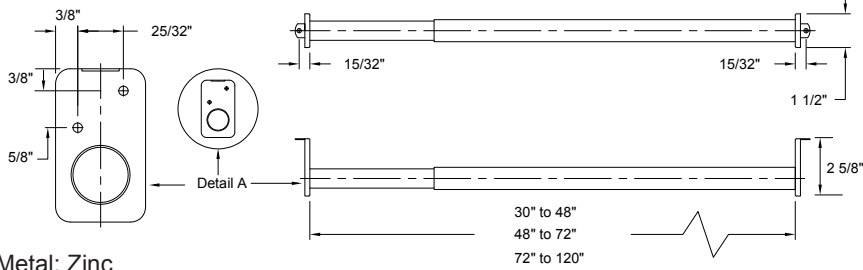

ADJUSTABLE CLOSET ROD

Base Metal: Zinc

	Description	Finish	Item No.	CTN QTY	WT/ CTN
	30" - 48" Adjustable Closet Rod	Zinc Plate	463048	10	18 Lbs
	48" - 72" Adjustable Closet Rod	Zinc Plate	464872	10	24 Lbs
	72" - 120" Adjustable Closet Rod	Zinc Plate	469620	10	28 Lbs

HEAVY DUTY SHELF & ROD SUPPORT

Base Metal: Zinc

	Description	Finish	Item No.	CTN QTY	WT/ CTN
	H.D. Shelf & Rod Support (Sold in carton quantities only)	White	474700	20	20 Lbs
	H.D. Adjustable Shelf Support Bracket	White	474800	20	20 Lbs

ADJUSTABLE CLOSET ROD

Base Metal: Zinc

	Description	Finish	Item No.	CTN QTY	WT/ CTN
	12" Chrome Oval Tube Closet Rod	Zinc Plate	462000	10	18 Lbs
	Center Support for Oval Tube Rod	Zinc Plate	462001	10	24 Lbs
	Pole Sockets for Oval Tube Rod	Zinc Plate	462010	10	28 Lbs