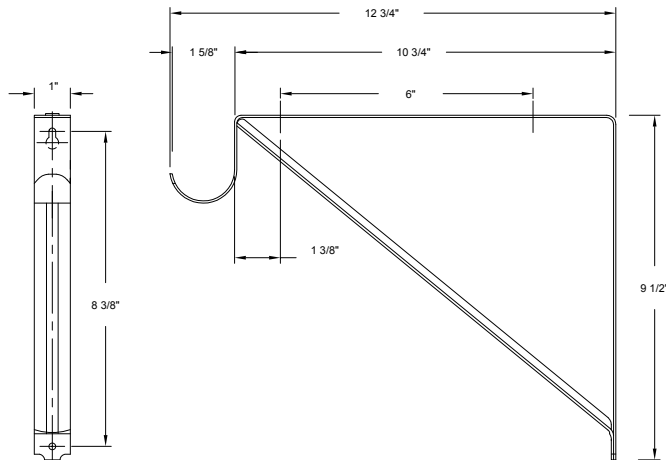

ADJUSTABLE CLOSET ROD

Base Metal: Zinc

	Description	Finish	Item No.	CTN QTY	WT/ CTN
	30" - 48" Adjustable Closet Rod	Zinc Plate	463048	10	18 Lbs
	48" - 72" Adjustable Closet Rod	Zinc Plate	464872	10	24 Lbs
	72" - 120" Adjustable Closet Rod	Zinc Plate	469620	10	28 Lbs

HEAVY DUTY SHELF & ROD SUPPORT

Base Metal: Zinc

	Description	Finish	Item No.	CTN QTY	WT/ CTN
	H.D. Shelf & Rod Support (Sold in carton quantities only)	White	474700	20	20 Lbs
	H.D. Adjustable Shelf Support Bracket	White	474800	20	20 Lbs

ADJUSTABLE CLOSET ROD

Base Metal: Zinc

	Description	Finish	Item No.	CTN QTY	WT/ CTN
	12" Chrome Oval Tube Closet Rod	Zinc Plate	462000	10	18 Lbs
	Center Support for Oval Tube Rod	Zinc Plate	462001	10	24 Lbs
	Pole Sockets for Oval Tube Rod	Zinc Plate	462010	10	28 Lbs