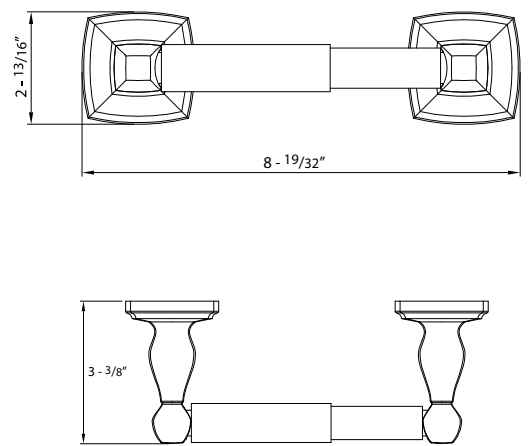

800 SERIES BATHROOM ACCESSORIES

Towel Ring

Euro Paper Holder

Paper Holder

Towel Bar Set

Single Robe Hook

DESCRIPTION	MODEL #	WT/ LB	CTN QTY	US26			
				Polished Chrome	US15 Satin Nickel	US12P Tuscany Bronze	
Paper Holder (Metal Roller)	000	48 Lbs	50 Pcs	Item No.	588006	588008	588002
Euro Paper Holder	010	40 Lbs	50 Pcs	Item No.	588106	588108	588102
Towel Ring	050	37 Lbs	50 Pcs	Item No.	588506	588508	588502
Single Robe Hook	060	20 Lbs	50 Pcs	Item No.	588606	588608	588602
18" Towel Bar Set	118	59 Lbs	50 Pcs	Item No.	588186K	588188K	588182K
24" Towel Bar Set	124	64 Lbs	50 Pcs	Item No.	588246K	588248K	588242K
Towel Bar Post Only	200	42 Lbs	50 Pcs	Item No.	588206	588208	588202
3/4" Diameter 18" Towel Bar Only	4018	18 Lbs	50 Pcs	Item No.	540186	540188	540182
3/4" Diameter 24" Towel Bar Only	4024	22 Lbs	50 Pcs	Item No.	540246	540248	540242

Bulk Packaged..

DELANEY

Copyright © DELANEY HARDWARE. All rights reserved.

SPECIFICATION DRAWINGS

Towel Ring

Euro Paper Holder

Paper Holder

Towel Bar Set