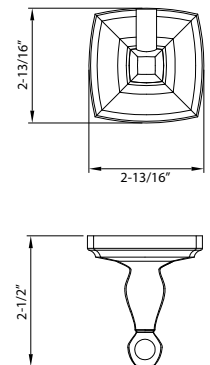

Single Robe Hook