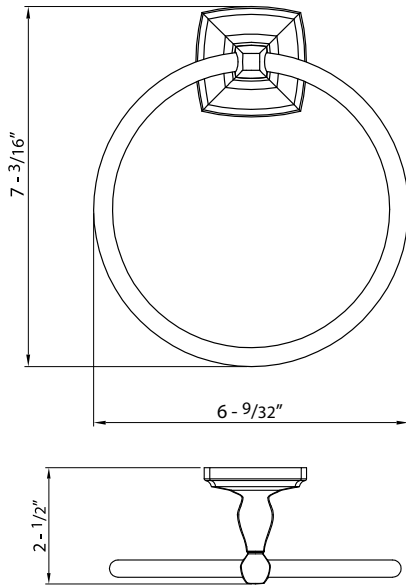

800 SERIES BATHROOM ACCESSORIES

Towel Ring

Euro Paper Holder

Paper Holder

Towel Bar Set

Single Robe Hook

DESCRIPTION	MODEL #	WT/ LB	CTN QTY	US26			
				Polished Chrome	US15 Satin Nickel	US12P Tuscany Bronze	
Paper Holder (Metal Roller)	000	48 Lbs	50 Pcs	Item No.	588006	588008	588002
Euro Paper Holder	010	40 Lbs	50 Pcs	Item No.	588106	588108	588102
Towel Ring	050	37 Lbs	50 Pcs	Item No.	588506	588508	588502
Single Robe Hook	060	20 Lbs	50 Pcs	Item No.	588606	588608	588602
18" Towel Bar Set	118	59 Lbs	50 Pcs	Item No.	588186K	588188K	588182K
24" Towel Bar Set	124	64 Lbs	50 Pcs	Item No.	588246K	588248K	588242K
Towel Bar Post Only	200	42 Lbs	50 Pcs	Item No.	588206	588208	588202
3/4" Diameter 18" Towel Bar Only	4018	18 Lbs	50 Pcs	Item No.	540186	540188	540182
3/4" Diameter 24" Towel Bar Only	4024	22 Lbs	50 Pcs	Item No.	540246	540248	540242

Bulk Packaged..

DELANEY

Copyright © DELANEY HARDWARE. All rights reserved.

SPECIFICATION DRAWINGS

Towel Ring

Euro Paper Holder

Paper Holder

Towel Bar Set

Single Robe Hook

Base Metal: Zinc