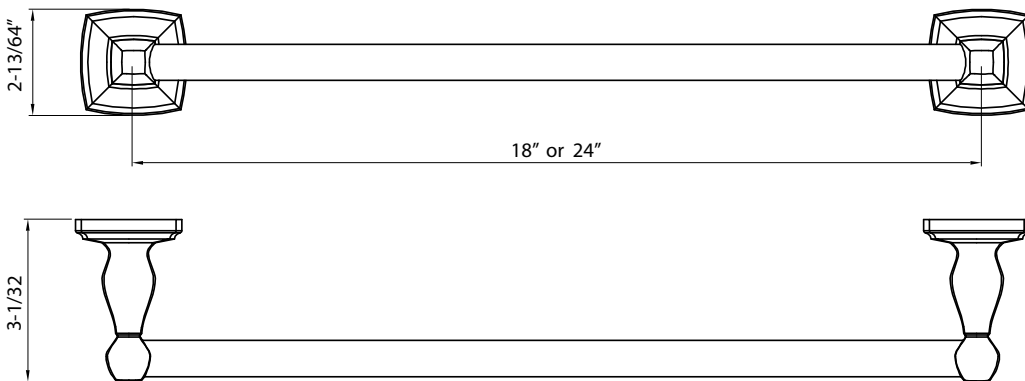

800 SERIES BATHROOM ACCESSORIES

Towel Ring

Euro Paper Holder

Paper Holder

Towel Bar Set

Single Robe Hook

DESCRIPTION	MODEL #	WT/ LB	CTN QTY	US26			
				Polished Chrome	US15 Satin Nickel	US12P Tuscany Bronze	
Paper Holder (Metal Roller)	000	48 Lbs	50 Pcs	Item No.	588006	588008	588002
Euro Paper Holder	010	40 Lbs	50 Pcs	Item No.	588106	588108	588102
Towel Ring	050	37 Lbs	50 Pcs	Item No.	588506	588508	588502
Single Robe Hook	060	20 Lbs	50 Pcs	Item No.	588606	588608	588602
18" Towel Bar Set	118	59 Lbs	50 Pcs	Item No.	588186K	588188K	588182K
24" Towel Bar Set	124	64 Lbs	50 Pcs	Item No.	588246K	588248K	588242K
Towel Bar Post Only	200	42 Lbs	50 Pcs	Item No.	588206	588208	588202
3/4" Diameter 18" Towel Bar Only	4018	18 Lbs	50 Pcs	Item No.	540186	540188	540182
3/4" Diameter 24" Towel Bar Only	4024	22 Lbs	50 Pcs	Item No.	540246	540248	540242

Bulk Packaged..

DELANEY

Copyright © DELANEY HARDWARE. All rights reserved.

SPECIFICATION DRAWINGS

Towel Ring

Euro Paper Holder

Paper Holder

Towel Bar Set

Single Robe Hook

Base Metal: Zinc