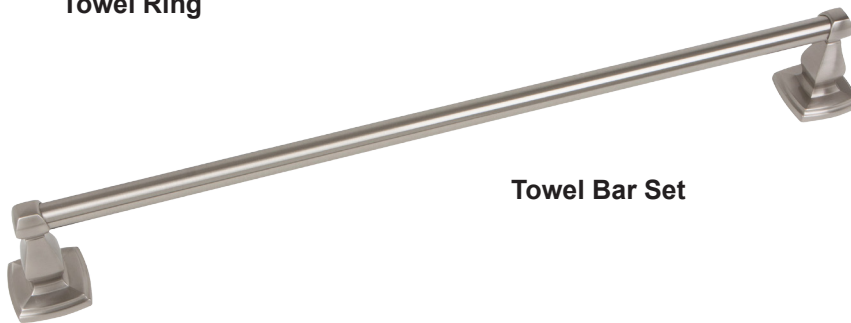

800 SERIES BATHROOM ACCESSORIES

Towel Ring

Euro Paper Holder

Paper Holder

Towel Bar Set

Single Robe Hook

DESCRIPTION	MODEL #	WT/ LB	CTN QTY	US26			
				Polished Chrome	US15 Satin Nickel	US12P Tuscany Bronze	
Paper Holder (Metal Roller)	000	48 Lbs	50 Pcs	Item No.	588006	588008	588002
Euro Paper Holder	010	40 Lbs	50 Pcs	Item No.	588106	588108	588102
Towel Ring	050	37 Lbs	50 Pcs	Item No.	588506	588508	588502
Single Robe Hook	060	20 Lbs	50 Pcs	Item No.	588606	588608	588602
18" Towel Bar Set	118	59 Lbs	50 Pcs	Item No.	588186K	588188K	588182K
24" Towel Bar Set	124	64 Lbs	50 Pcs	Item No.	588246K	588248K	588242K
Towel Bar Post Only	200	42 Lbs	50 Pcs	Item No.	588206	588208	588202
3/4" Diameter 18" Towel Bar Only	4018	18 Lbs	50 Pcs	Item No.	540186	540188	540182
3/4" Diameter 24" Towel Bar Only	4024	22 Lbs	50 Pcs	Item No.	540246	540248	540242

Single Robe Hook

Base Metal: Zinc