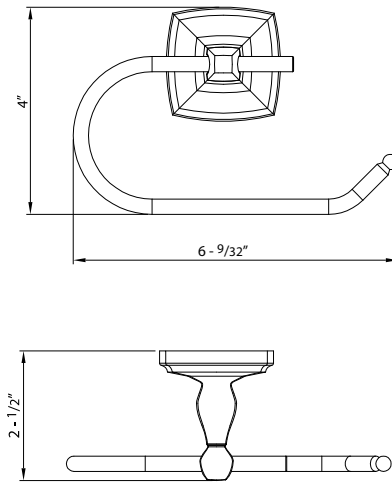

800 SERIES BATHROOM ACCESSORIES

Towel Ring

Euro Paper Holder

Paper Holder

Towel Bar Set

Single Robe Hook

DESCRIPTION	MODEL #	WT/ LB	CTN QTY	US26			
				Polished Chrome	US15 Satin Nickel	US12P Tuscany Bronze	
Paper Holder (Metal Roller)	000	48 Lbs	50 Pcs	Item No.	588006	588008	588002
Euro Paper Holder	010	40 Lbs	50 Pcs	Item No.	588106	588108	588102
Towel Ring	050	37 Lbs	50 Pcs	Item No.	588506	588508	588502
Single Robe Hook	060	20 Lbs	50 Pcs	Item No.	588606	588608	588602
18" Towel Bar Set	118	59 Lbs	50 Pcs	Item No.	588186K	588188K	588182K
24" Towel Bar Set	124	64 Lbs	50 Pcs	Item No.	588246K	588248K	588242K
Towel Bar Post Only	200	42 Lbs	50 Pcs	Item No.	588206	588208	588202
3/4" Diameter 18" Towel Bar Only	4018	18 Lbs	50 Pcs	Item No.	540186	540188	540182
3/4" Diameter 24" Towel Bar Only	4024	22 Lbs	50 Pcs	Item No.	540246	540248	540242

Bulk Packaged..

DELANEY

Copyright © DELANEY HARDWARE. All rights reserved.

SPECIFICATION DRAWINGS

Towel Ring

Euro Paper Holder

Paper Holder

Towel Bar Set

Single Robe Hook

Base Metal: Zinc