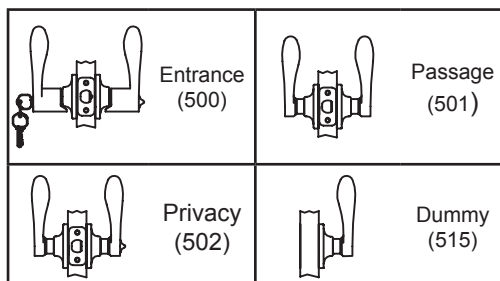

FUNCTIONS

2-1/4" EXTENSION KITS

Item No:	Finish
377950	US15
377951	US10BE/Black

DELANEY®

Copyright © DELANEY HARDWARE. All rights reserved.