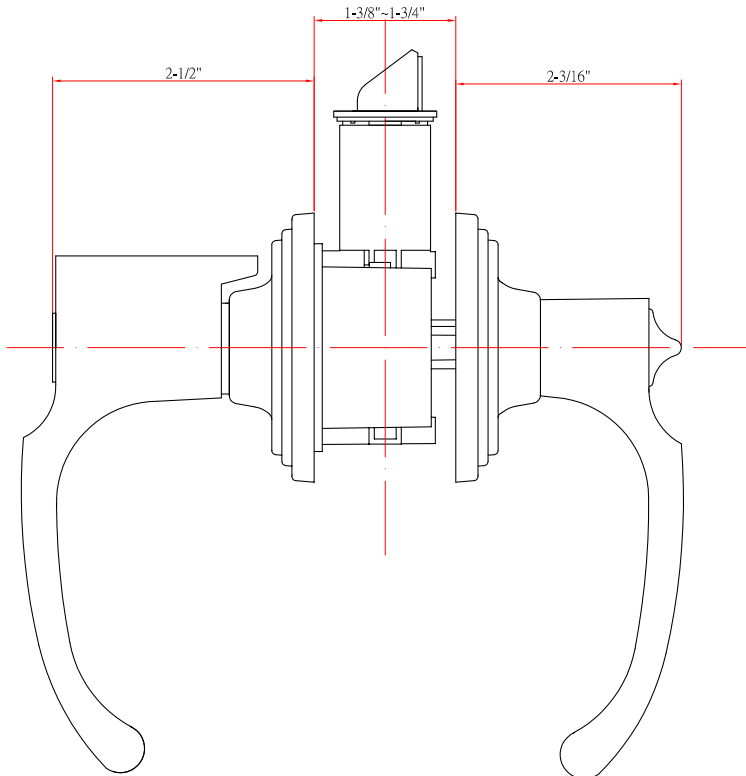

## DIMENSIONS

## STANDARD SPECIFICATIONS

<b>Door Prep</b>	Cross bore: 2-1/8" Edge bore: 1" Latch face: 1" x 2-1/4"
<b>Backset</b>	Fits 2-3/8" and 2-3/4"
<b>Door Thickness</b>	1-3/8" ~ 1-3/4" door standard, 2-1/4" Ext. Kit available
<b>Cylinder</b>	SC1 5-pin <b>standard</b> ; KW1 5-pin optional Entries packed KA5
<b>Latches</b>	Entrance: 2-3/8" & 2-3/4" adjustable (C9060 R/S) Passage/Privacy: 2-3/8" & 2-3/4" adj. (C9064 R/S) Faceplate: 1" x 2-1/4" Rd. & Sq. corner Bolt: 1/2" throw
<b>Strikes</b>	1-3/4" x 2-1/4" full lip Rd. & Sq. corner (9103 & 9102)
<b>Wood Screws</b>	Combination screws that suit both wood or metal door mounting
<b>Door Handing</b>	Reversible lever.
<b>Features</b>	<ul style="list-style-type: none"> <li>• Protective collar</li> <li>• Interlocking installation guides</li> <li>• Reinforced spring assembly</li> </ul>