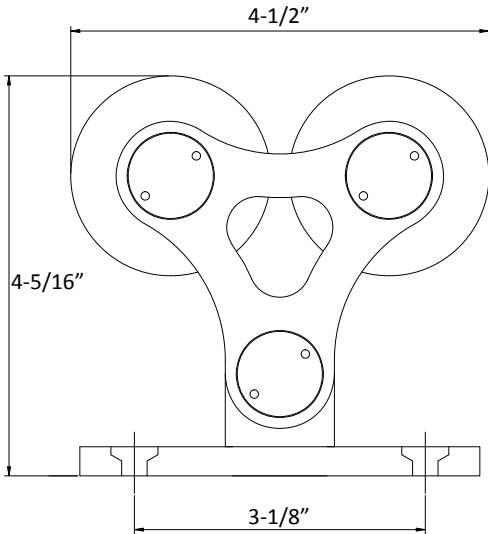

BARN DOOR HARDWARE ROUND TRACK DOUBLE WHEEL HANGER

Weight Limit:
330 Lbs per set

| Description | Finish | Item No. | CTN QTY | WT/CTN |
|---|---------------|----------|---------|--------|
| Round Sliding Door 6 FT Track Kit - Single Wheel Hanger | Brushed Steel | SD1061 | 1 | |
| Round Sliding Door 8 FT Track Kit - Single Wheel Hanger | Brushed Steel | SD1081 | 1 | |
| Round Sliding Door 6 FT Track Kit - Double Wheel Hanger | Brushed Steel | SD2061 | 1 | |
| Round Sliding Door 8 FT Track Kit - Double Wheel Hanger | Brushed Steel | SD2081 | 1 | |
| Single Wheel Hanger Only for Round Track | Brushed Steel | SD1001 | 1 | |
| Double Wheel Hanger Only for Round Track | Brushed Steel | SD2001 | 1 | |
| Round Sliding Door Track Stops | Brushed Steel | SD0001 | 1 | |

Series Includes:

- 2 Hangers w/ Quiet Bearing Wheels
- Track (Pre-drilled)
- Standoffs & Lag Bolts
- 2 Door Stops
- 1 Door L Guide
- Anti-Jump Disc
- Bolts, Nuts, & Washers

DELANEY®

Copyright © DELANEY HARDWARE. All rights reserved.