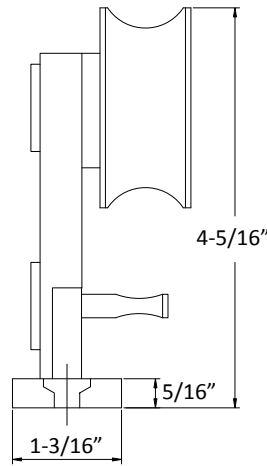

BARN DOOR HARDWARE ROUND TRACK DOUBLE WHEEL HANGER

Weight Limit:
330 Lbs per set

| Description | Finish | Item No. | CTN QTY | WT/CTN |
|---|---------------|----------|---------|--------|
| Round Sliding Door 6 FT Track Kit - Single Wheel Hanger | Brushed Steel | SD1061 | 1 | |
| Round Sliding Door 8 FT Track Kit - Single Wheel Hanger | Brushed Steel | SD1081 | 1 | |
| Round Sliding Door 6 FT Track Kit - Double Wheel Hanger | Brushed Steel | SD2061 | 1 | |
| Round Sliding Door 8 FT Track Kit - Double Wheel Hanger | Brushed Steel | SD2081 | 1 | |
| Single Wheel Hanger Only for Round Track | Brushed Steel | SD1001 | 1 | |
| Double Wheel Hanger Only for Round Track | Brushed Steel | SD2001 | 1 | |
| Round Sliding Door Track Stops | Brushed Steel | SD0001 | 1 | |

Series Includes:

- 2 Hangers w/ Quiet Bearing Wheels
- Track (Pre-drilled)
- Standoffs & Lag Bolts
- 2 Door Stops
- 1 Door L Guide
- Anti-Jump Disc
- Bolts, Nuts, & Washers

DELANEY®

Copyright © DELANEY HARDWARE. All rights reserved.