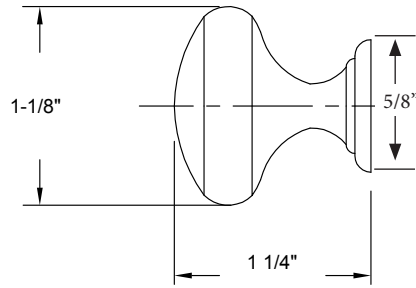

SOLID BRASS CABINET KNOB

Base Metal: Brass

	Description	Finish	Item No.	CTN QTY	WT/ CTN
	Cabinet Knob Solid Brass Cabinet Knob Solid Brass	US15 US10B	437015 437010	20 20	5 Lbs 5 Lbs

BI-FOLD DOOR KNOB

Base Metal: Zinc

	Description	Finish	Item No.	CTN QTY	WT/ CTN
	Bi-Fold Door Knob	US15	430102	25	5 Lbs

BI-FOLD DOOR KNOB with BACK PLATE

Base Metal: Zinc

	Description	Finish	Item No.	CTN QTY	WT/ CTN
	Bi-Fold Door Knob with Back Plate	US15	435102	25	6 Lbs