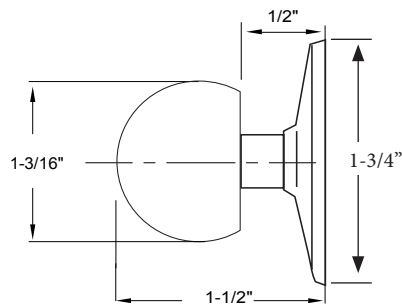

SOLID BRASS CABINET KNOB

Base Metal: Brass

	Description	Finish	Item No.	CTN QTY	WT/ CTN
	Cabinet Knob Solid Brass Cabinet Knob Solid Brass	US15 US10B	437015 437010	20 20	5 Lbs 5 Lbs

BI-FOLD DOOR KNOB

Base Metal: Zinc

	Description	Finish	Item No.	CTN QTY	WT/ CTN
	Bi-Fold Door Knob	US15	430102	25	5 Lbs

BI-FOLD DOOR KNOB with BACK PLATE

Base Metal: Zinc

	Description	Finish	Item No.	CTN QTY	WT/ CTN
	Bi-Fold Door Knob with Back Plate	US15	435102	25	6 Lbs