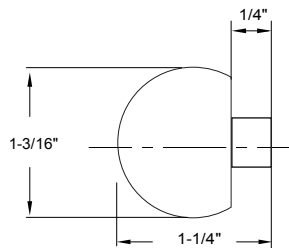

SOLID BRASS CABINET KNOB

Base Metal: Brass

	Description	Finish	Item No.	CTN QTY	WT/ CTN
	Cabinet Knob Solid Brass Cabinet Knob Solid Brass	US15 US10B	437015 437010	20 20	5 Lbs 5 Lbs

BI-FOLD DOOR KNOB

Base Metal: Zinc

	Description	Finish	Item No.	CTN QTY	WT/ CTN
	Bi-Fold Door Knob	US15	430102	25	5 Lbs

BI-FOLD DOOR KNOB with BACK PLATE

Base Metal: Zinc

	Description	Finish	Item No.	CTN QTY	WT/ CTN
	Bi-Fold Door Knob with Back Plate	US15	435102	25	6 Lbs