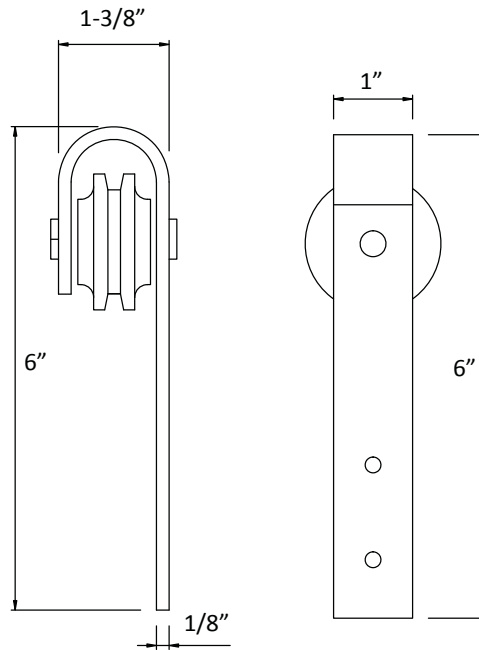

BARN DOOR HARDWARE FLAT TRACK MINI 1000 SERIES

Weight Limit:
65 Lbs per set

Description	Finish	Item No.	CTN QTY	WT/CTN
Mini 1000 Series 3 FT Barn Door Hardware	Black	BDM1034	1	40

Series Includes:

- 2 Hangers
- 1 Track (Pre-drilled)
- 2 Stoppers
- 1 Floor Guide
- 2 Safe Blocks
- 3 Spacers